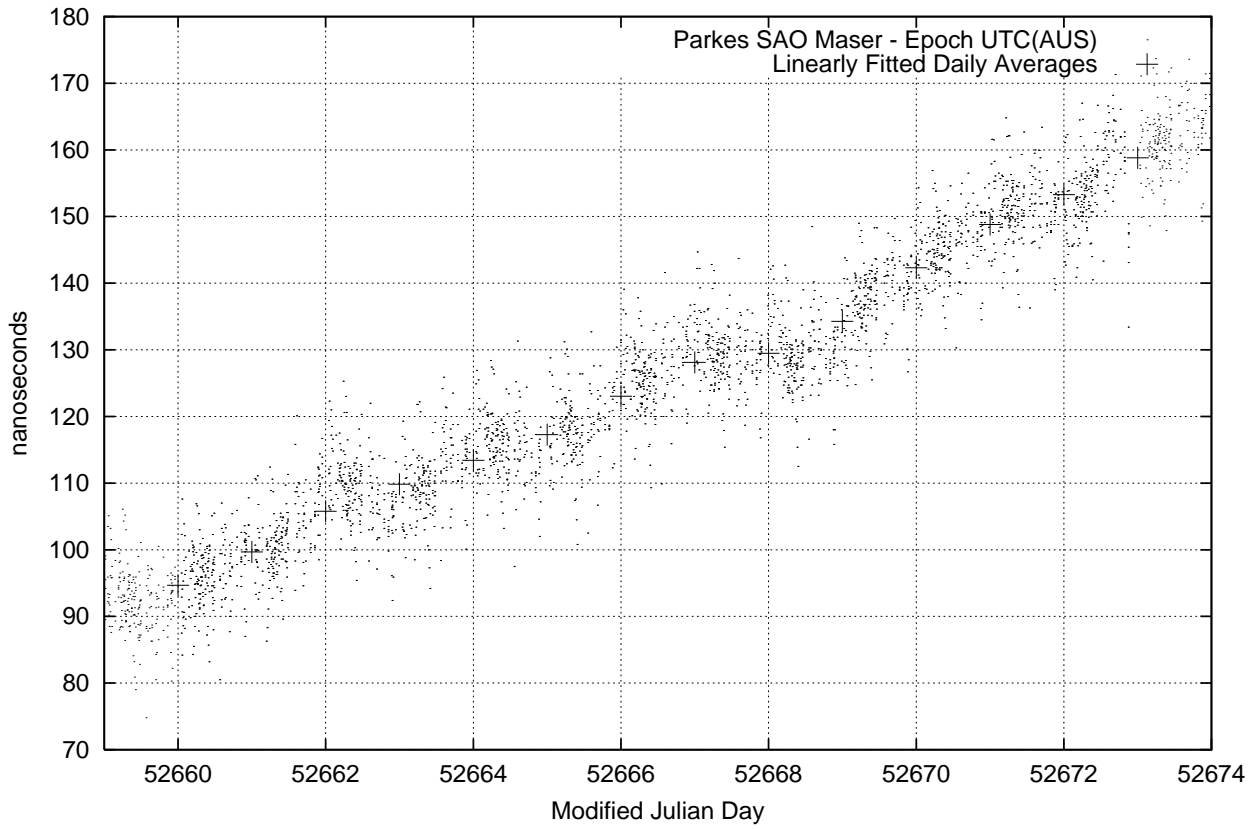

GPS Common-View Time-Transfer between ATNF Parkes and NML Sydney

GPS Common-View Frequency Transfer between ATNF Parkes and NML Sydney