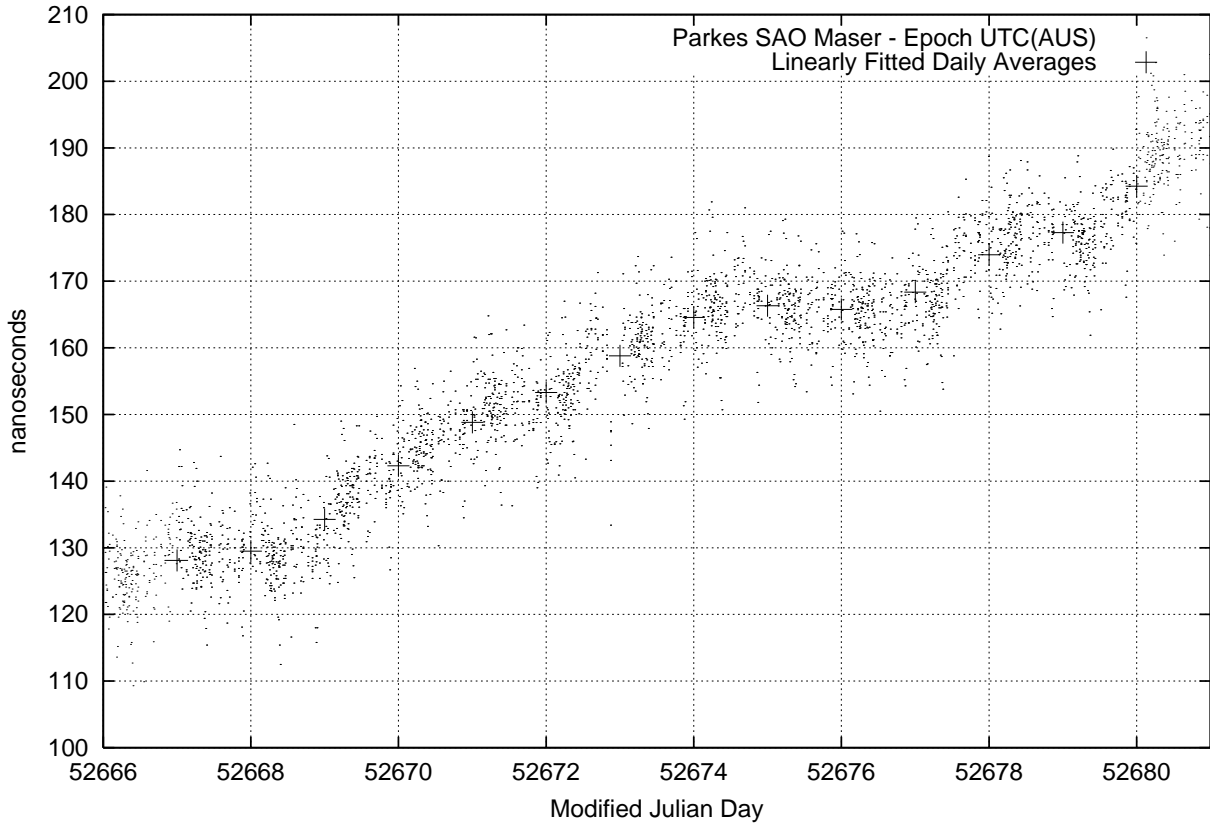

GPS Common-View Time-Transfer between ATNF Parkes and NML Sydney

GPS Common-View Frequency Transfer between ATNF Parkes and NML Sydney