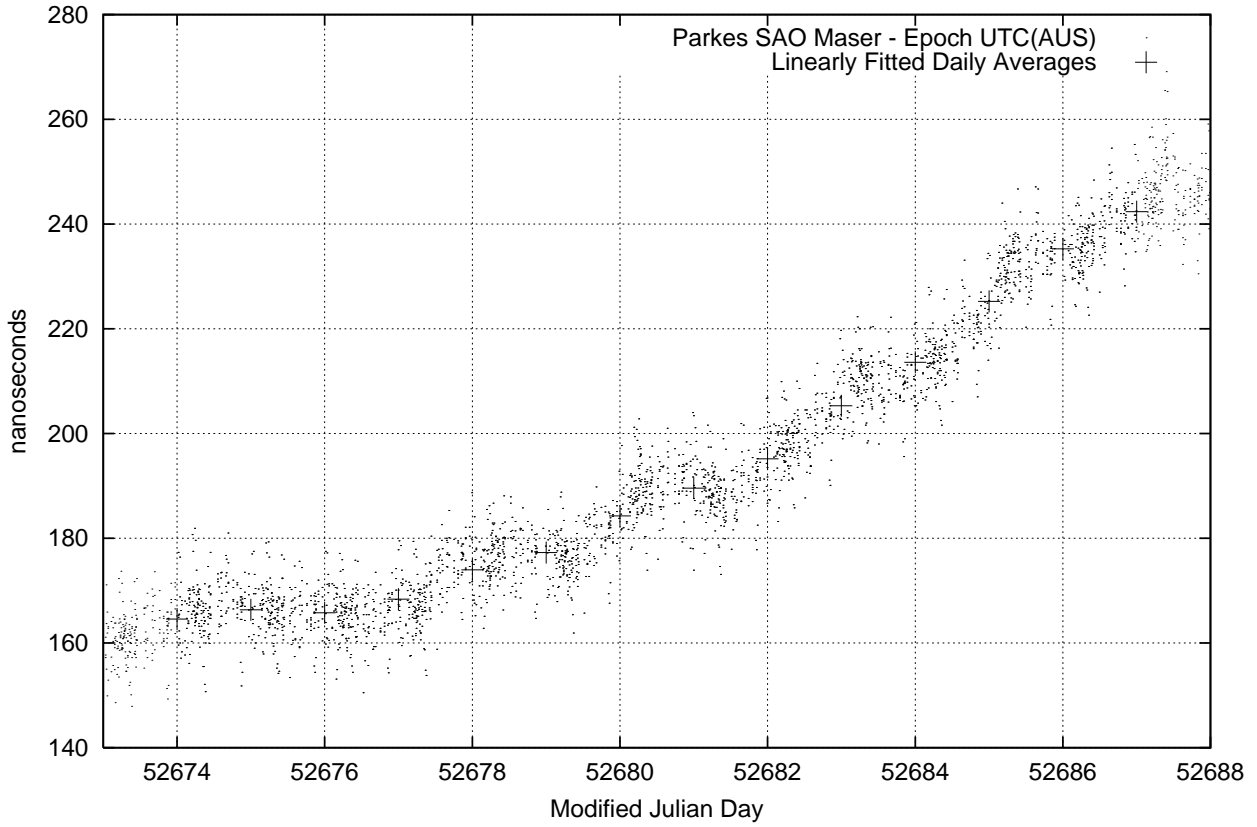

GPS Common-View Time-Transfer between ATNF Parkes and NML Sydney

GPS Common-View Frequency Transfer between ATNF Parkes and NML Sydney