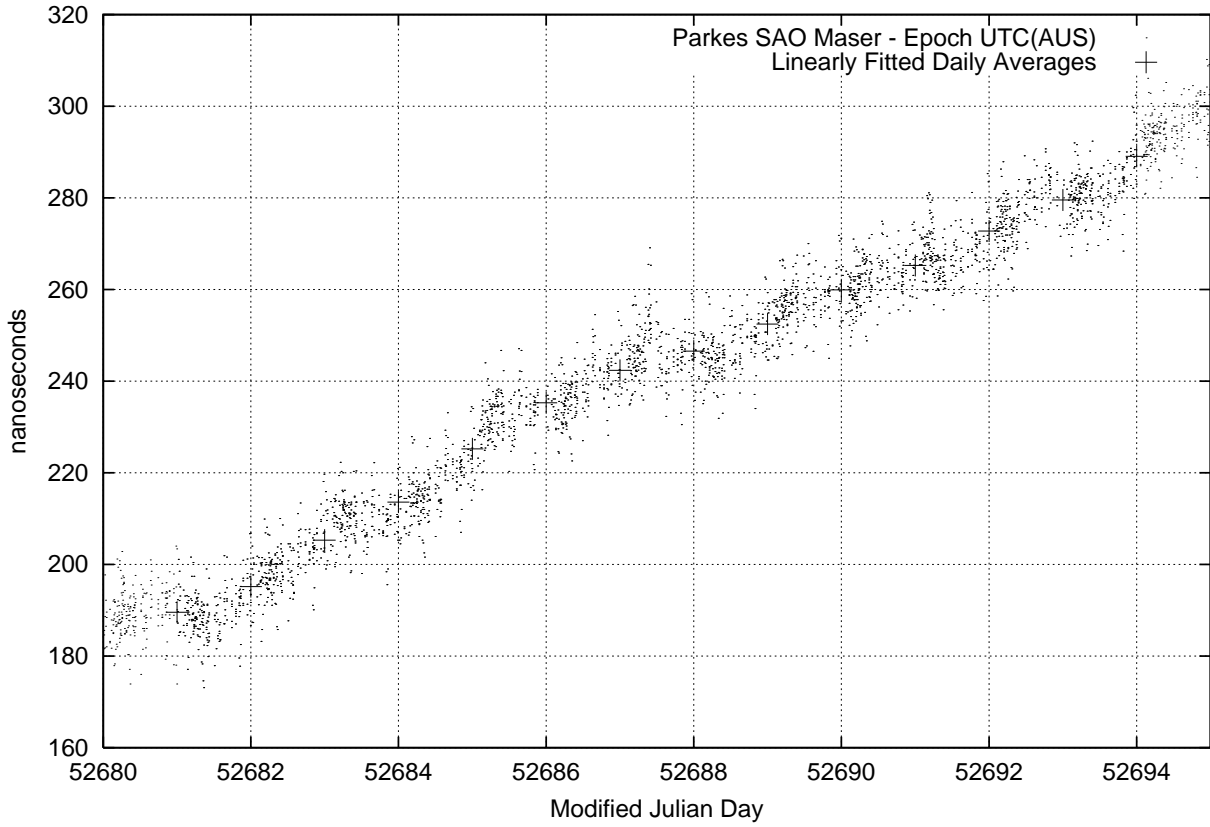

GPS Common-View Time-Transfer between ATNF Parkes and NML Sydney

GPS Common-View Frequency Transfer between ATNF Parkes and NML Sydney