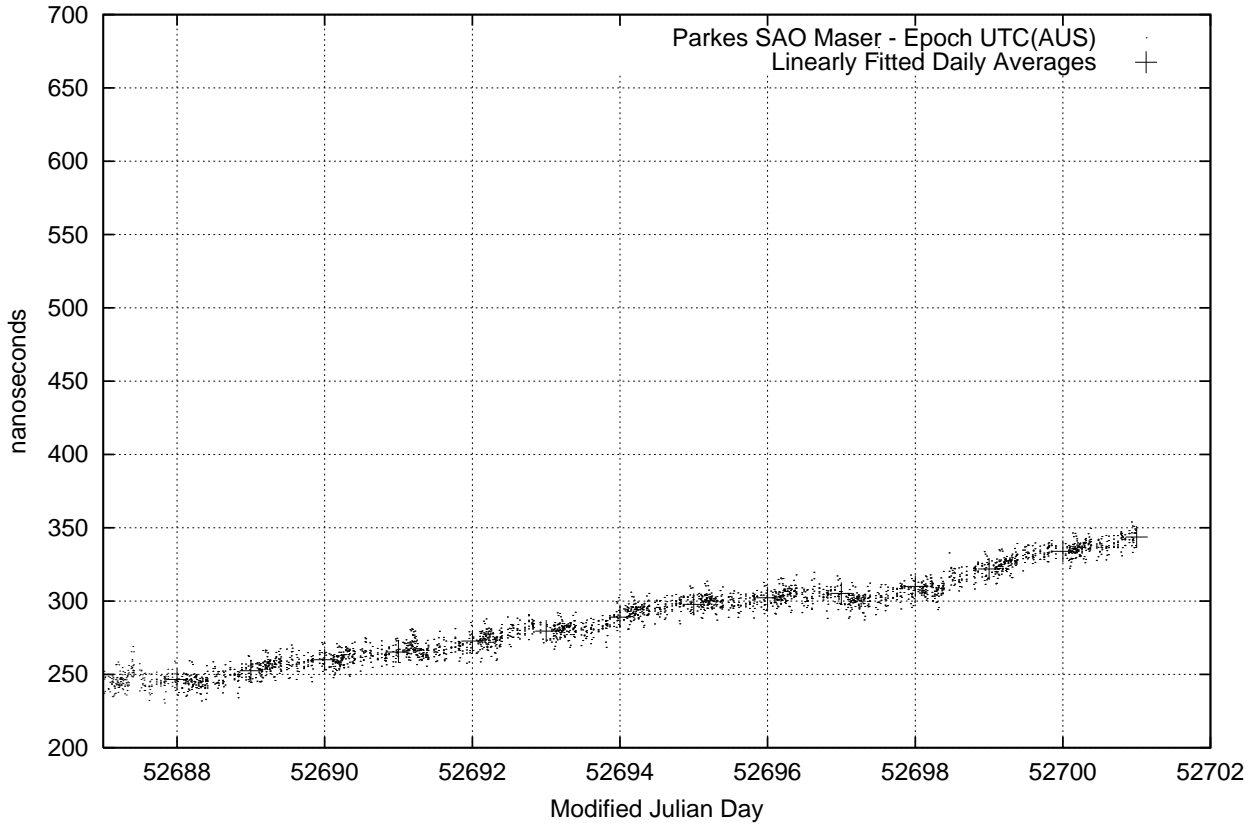

GPS Common-View Time-Transfer between ATNF Parkes and NML Sydney

GPS Common-View Frequency Transfer between ATNF Parkes and NML Sydney