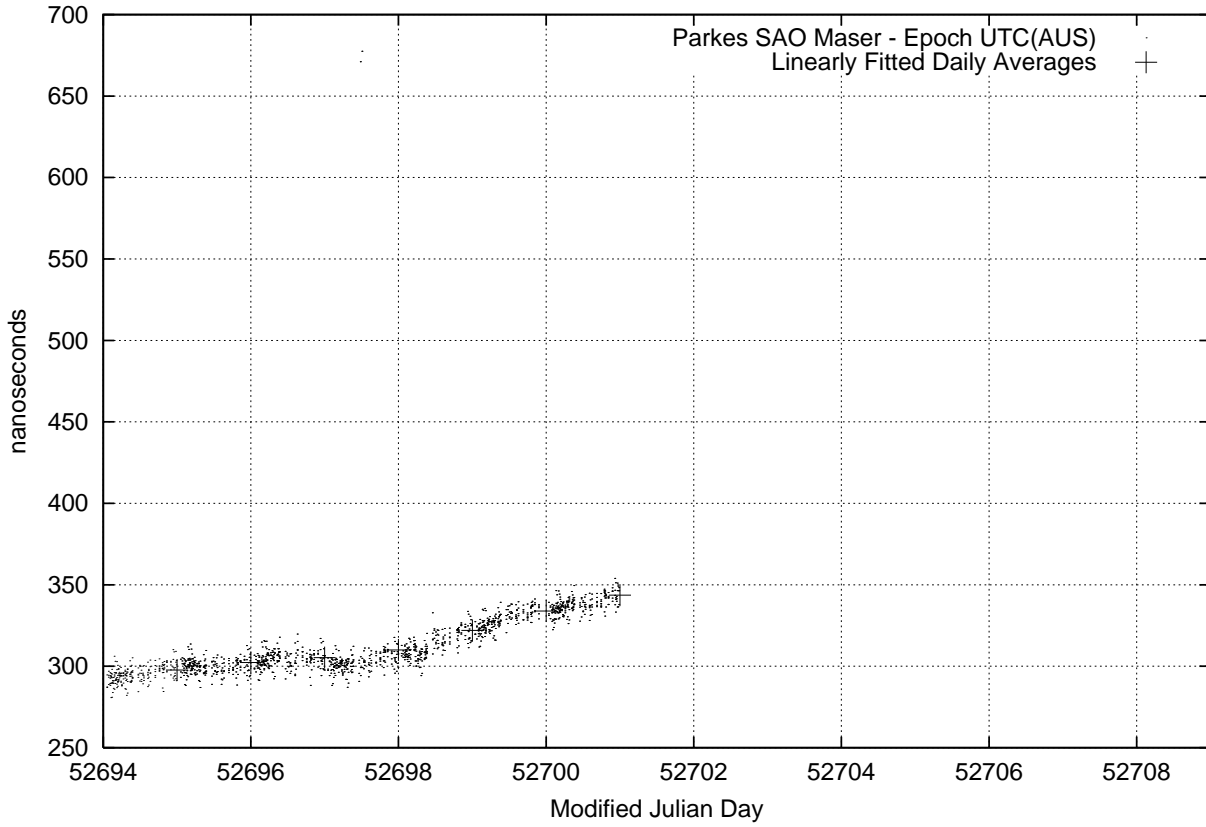

GPS Common-View Time-Transfer between ATNF Parkes and NML Sydney

GPS Common-View Frequency Transfer between ATNF Parkes and NML Sydney