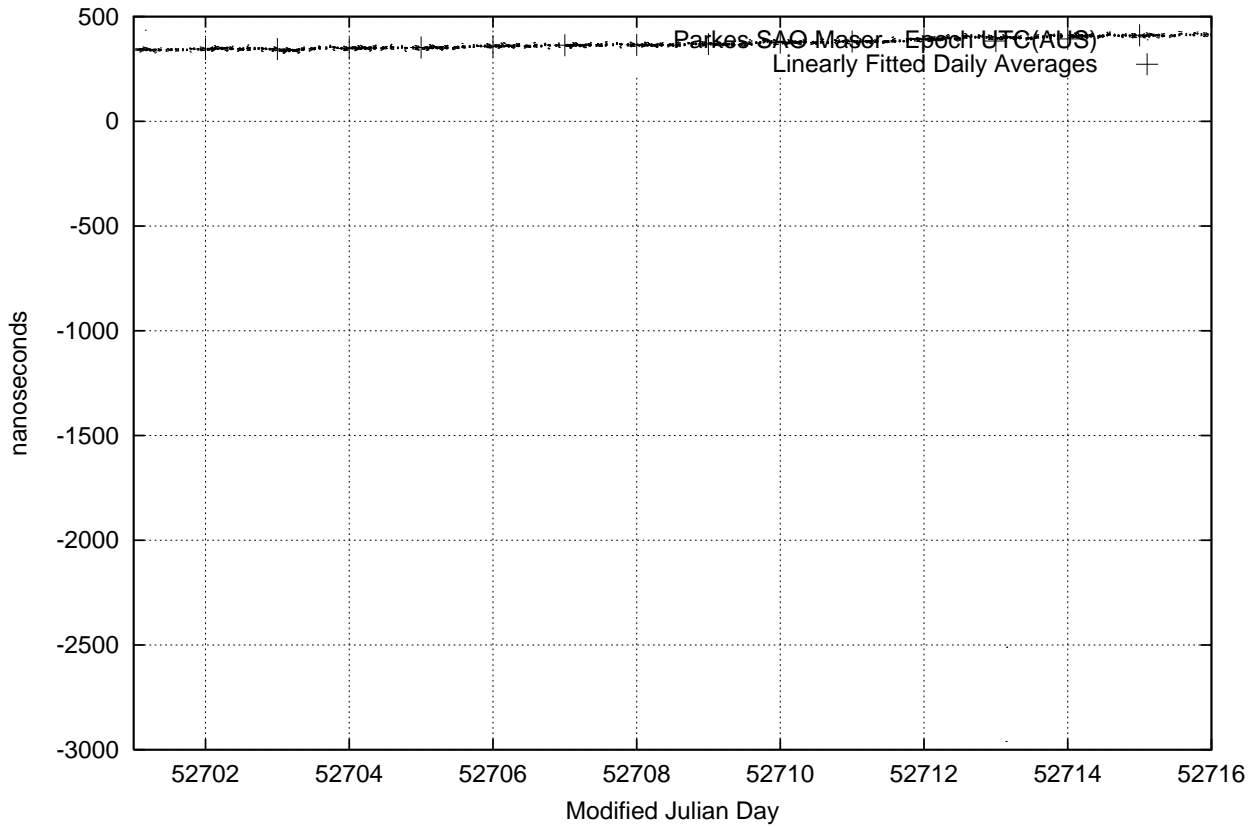

GPS Common-View Time-Transfer between ATNF Parkes and NML Sydney

GPS Common-View Frequency Transfer between ATNF Parkes and NML Sydney