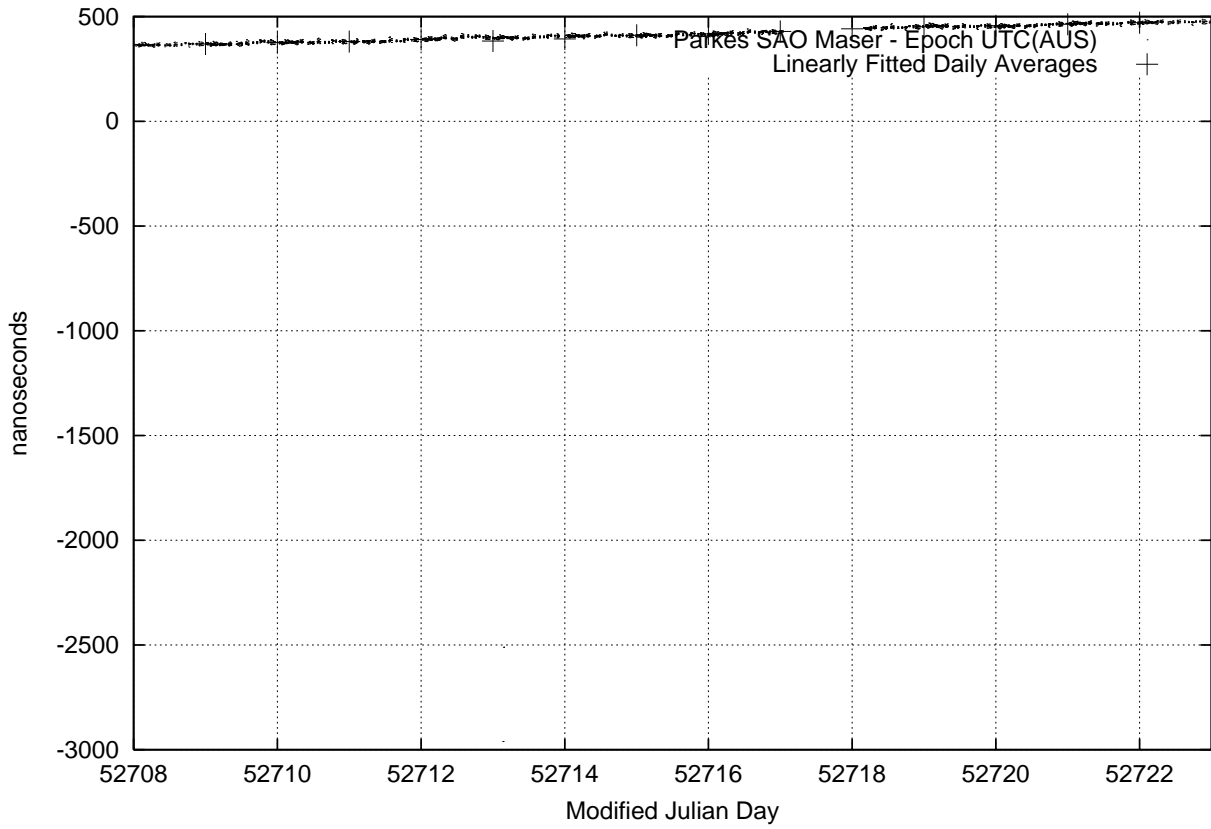

GPS Common-View Time-Transfer between ATNF Parkes and NML Sydney

GPS Common-View Frequency Transfer between ATNF Parkes and NML Sydney