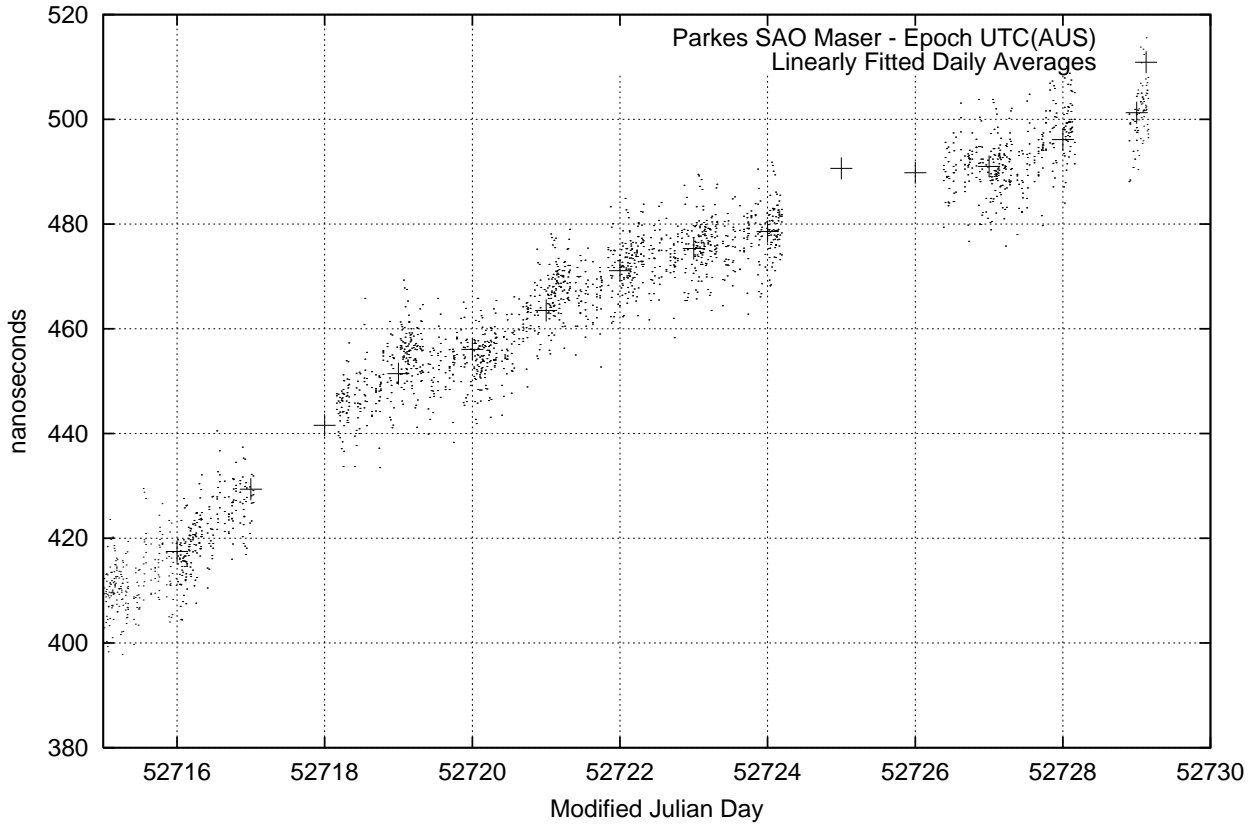

GPS Common-View Time-Transfer between ATNF Parkes and NML Sydney

GPS Common-View Frequency Transfer between ATNF Parkes and NML Sydney