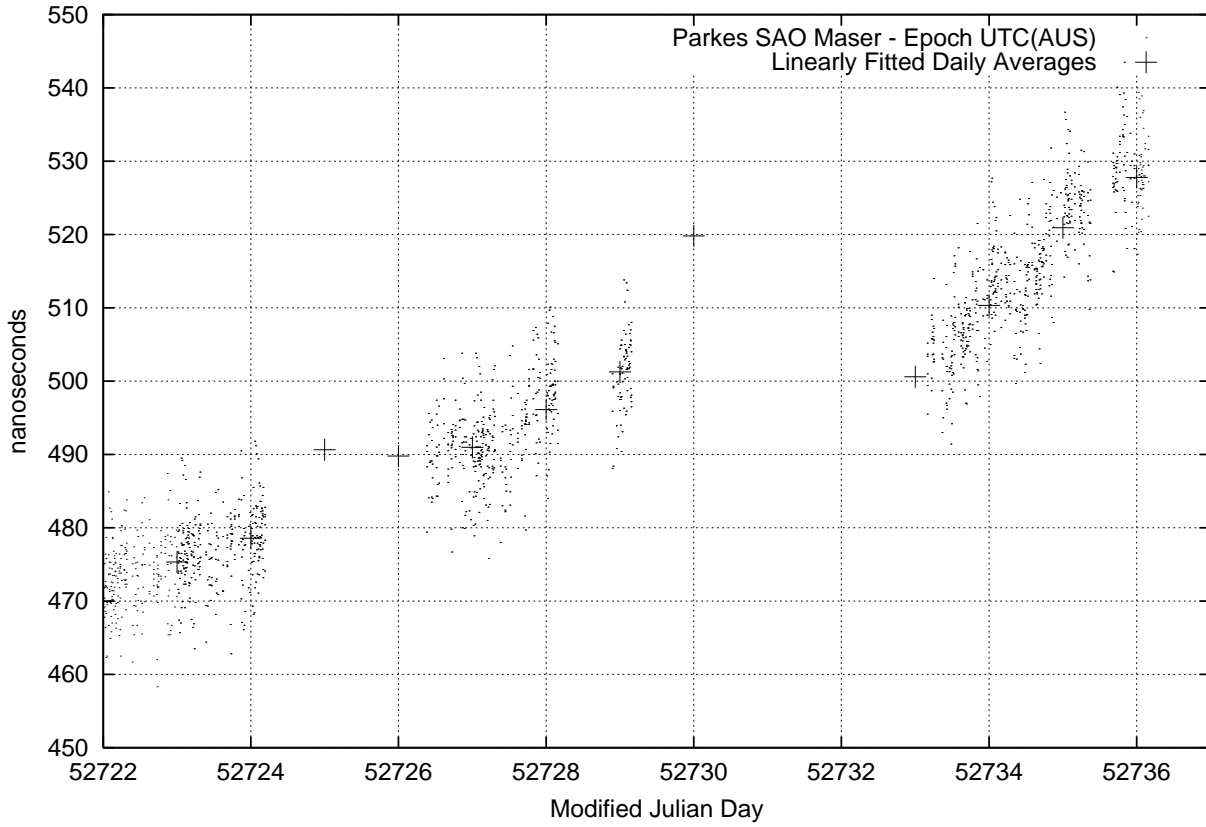

GPS Common-View Time-Transfer between ATNF Parkes and NML Sydney

GPS Common-View Frequency Transfer between ATNF Parkes and NML Sydney