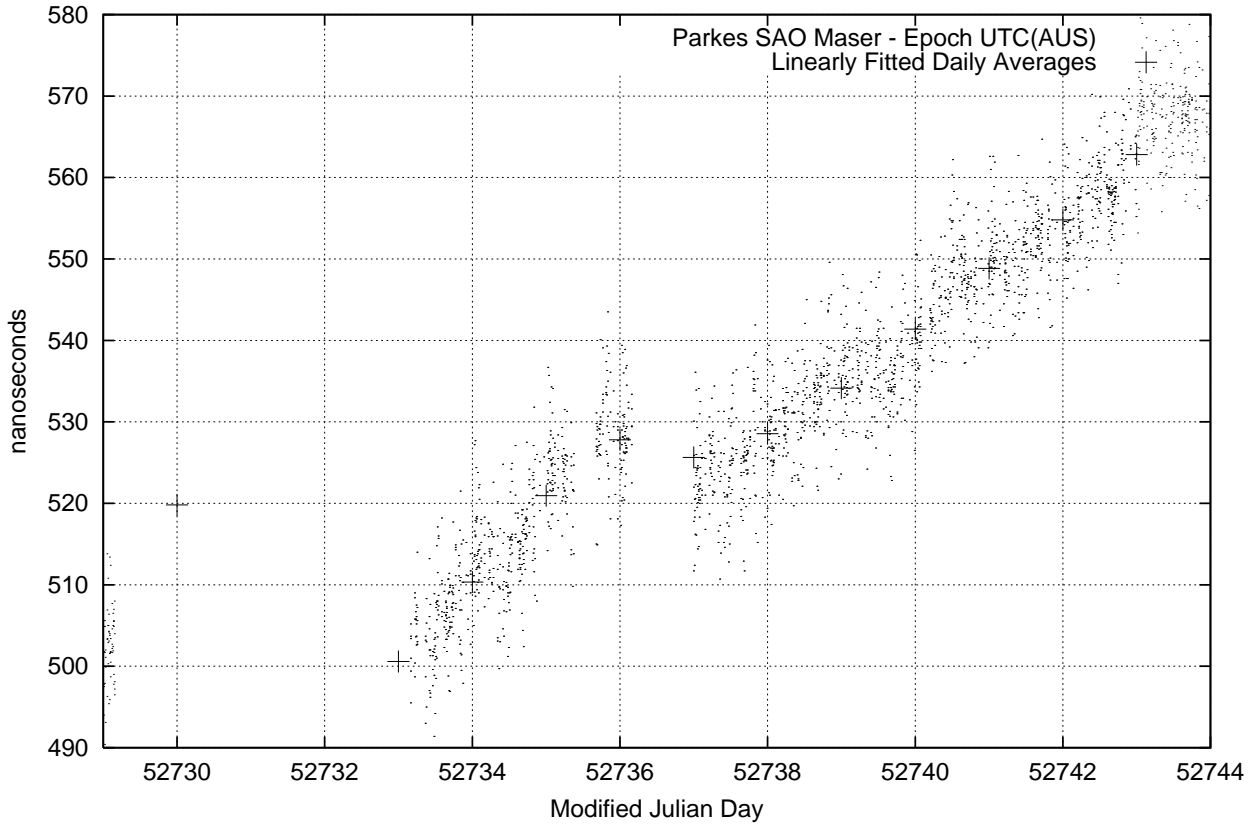

GPS Common-View Time-Transfer between ATNF Parkes and NML Sydney

GPS Common-View Frequency Transfer between ATNF Parkes and NML Sydney