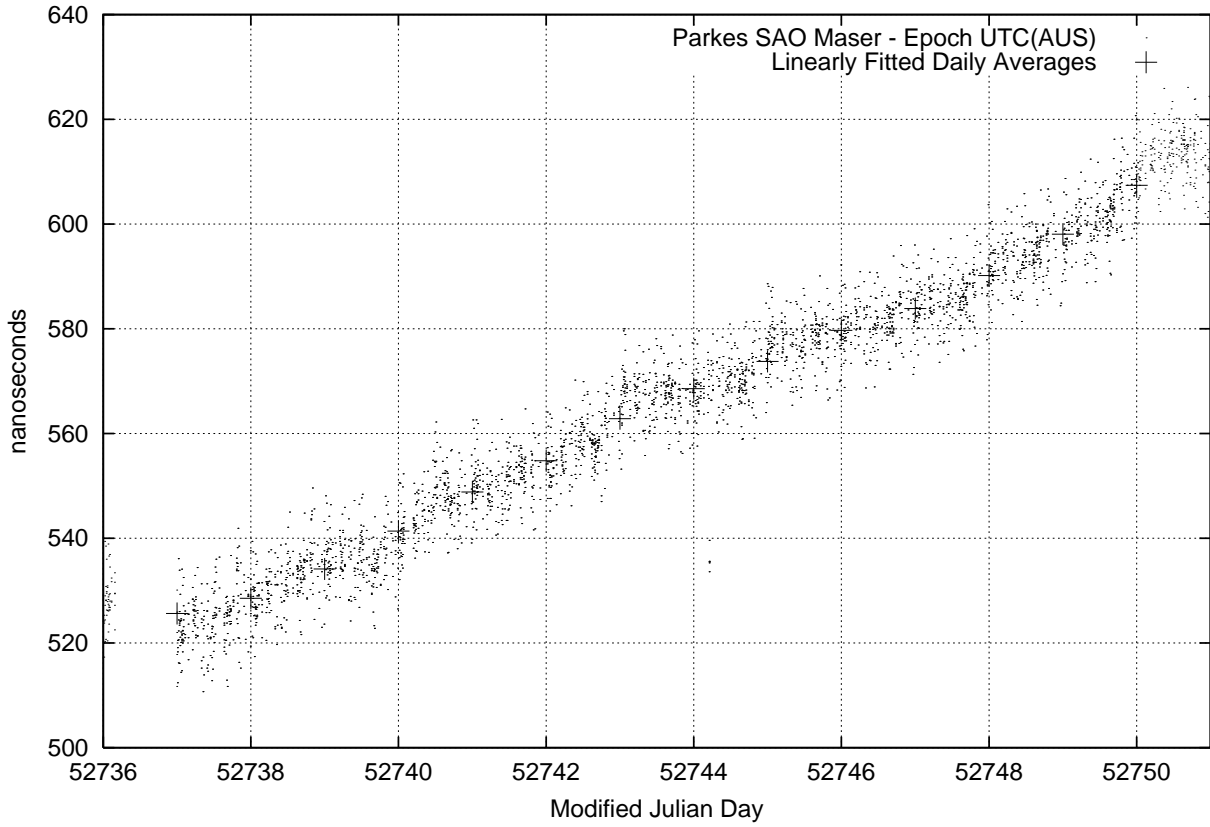

GPS Common-View Time-Transfer between ATNF Parkes and NML Sydney

GPS Common-View Frequency Transfer between ATNF Parkes and NML Sydney