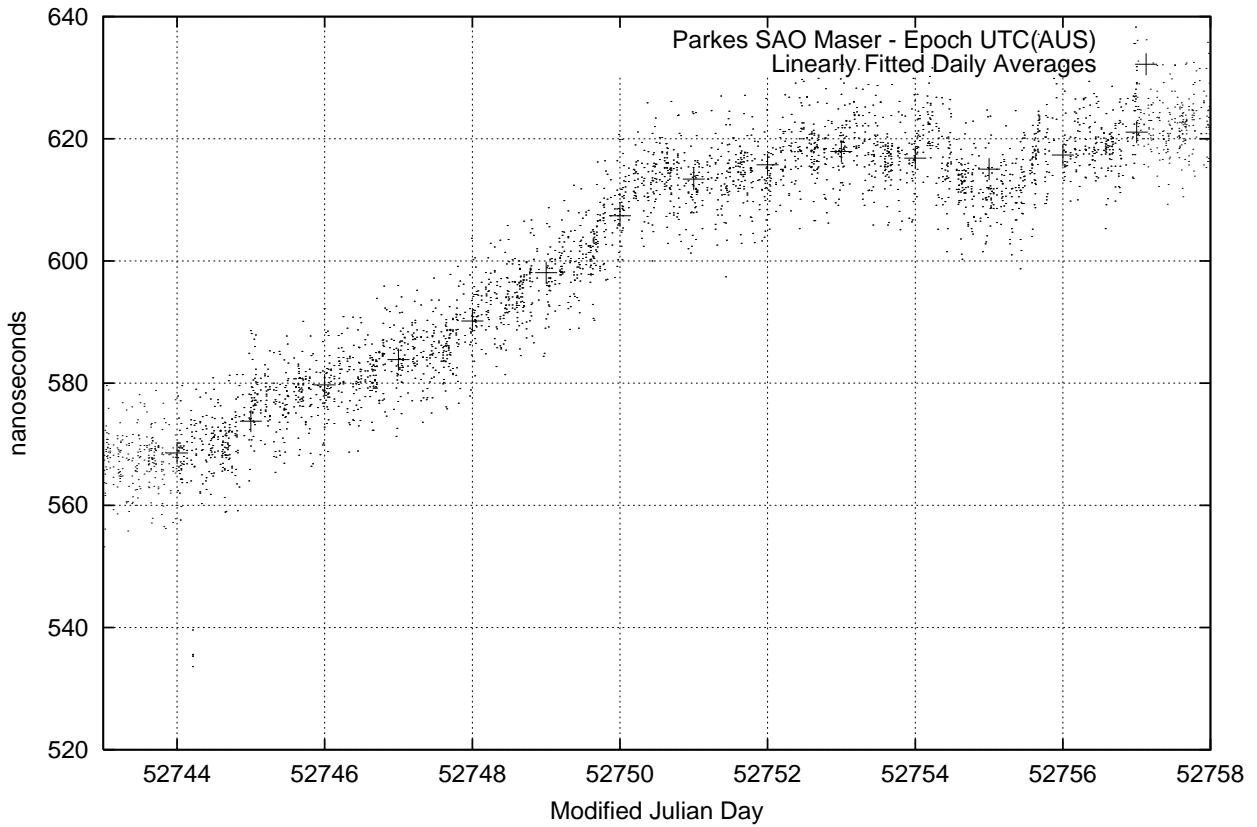

GPS Common-View Time-Transfer between ATNF Parkes and NML Sydney

GPS Common-View Frequency Transfer between ATNF Parkes and NML Sydney