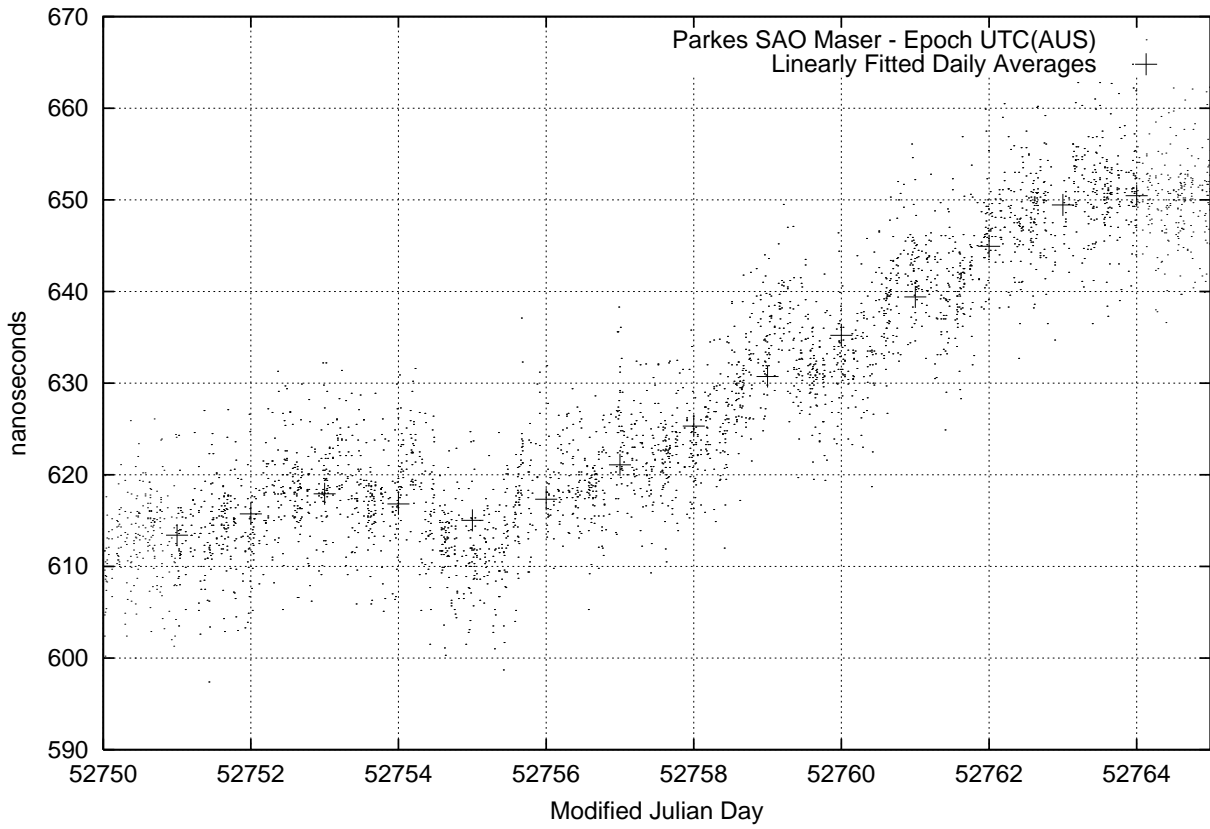

GPS Common-View Time-Transfer between ATNF Parkes and NML Sydney

GPS Common-View Frequency Transfer between ATNF Parkes and NML Sydney