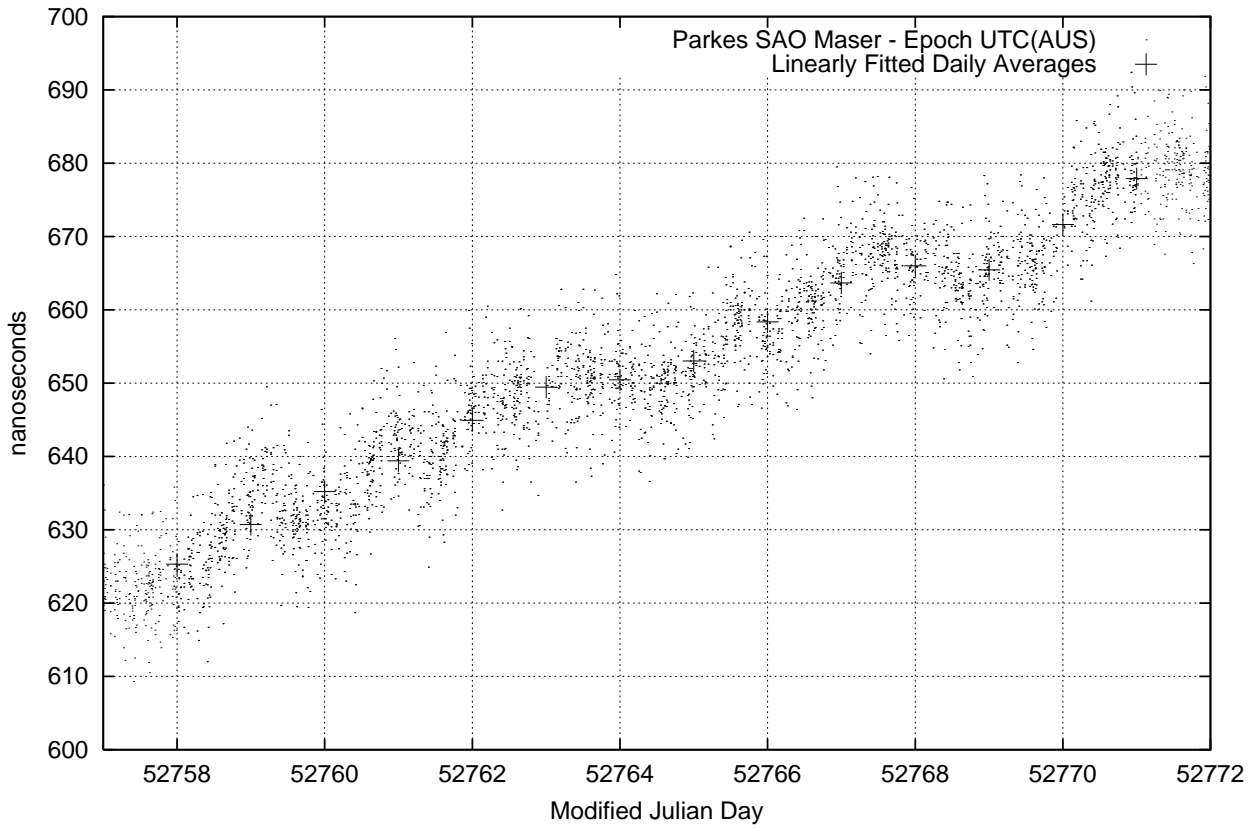

GPS Common-View Time-Transfer between ATNF Parkes and NML Sydney

GPS Common-View Frequency Transfer between ATNF Parkes and NML Sydney