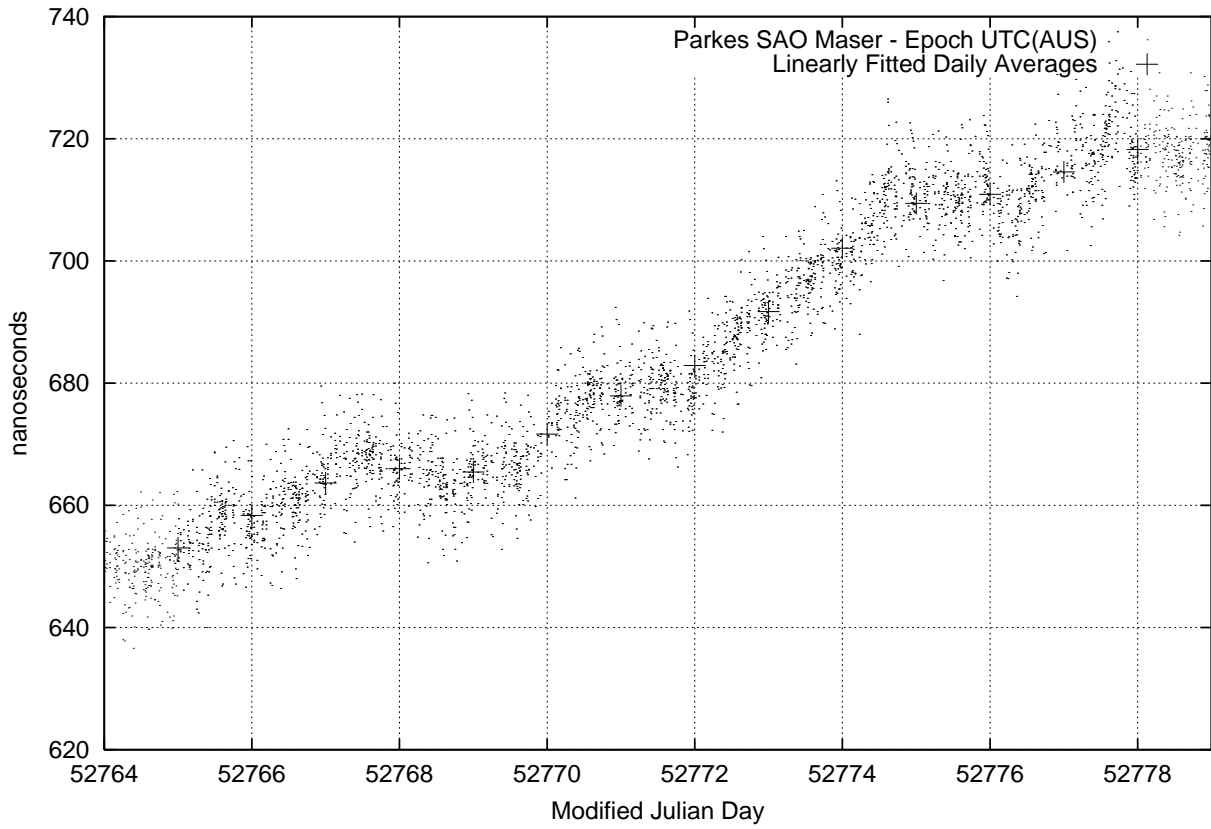

GPS Common-View Time-Transfer between ATNF Parkes and NML Sydney

GPS Common-View Frequency Transfer between ATNF Parkes and NML Sydney