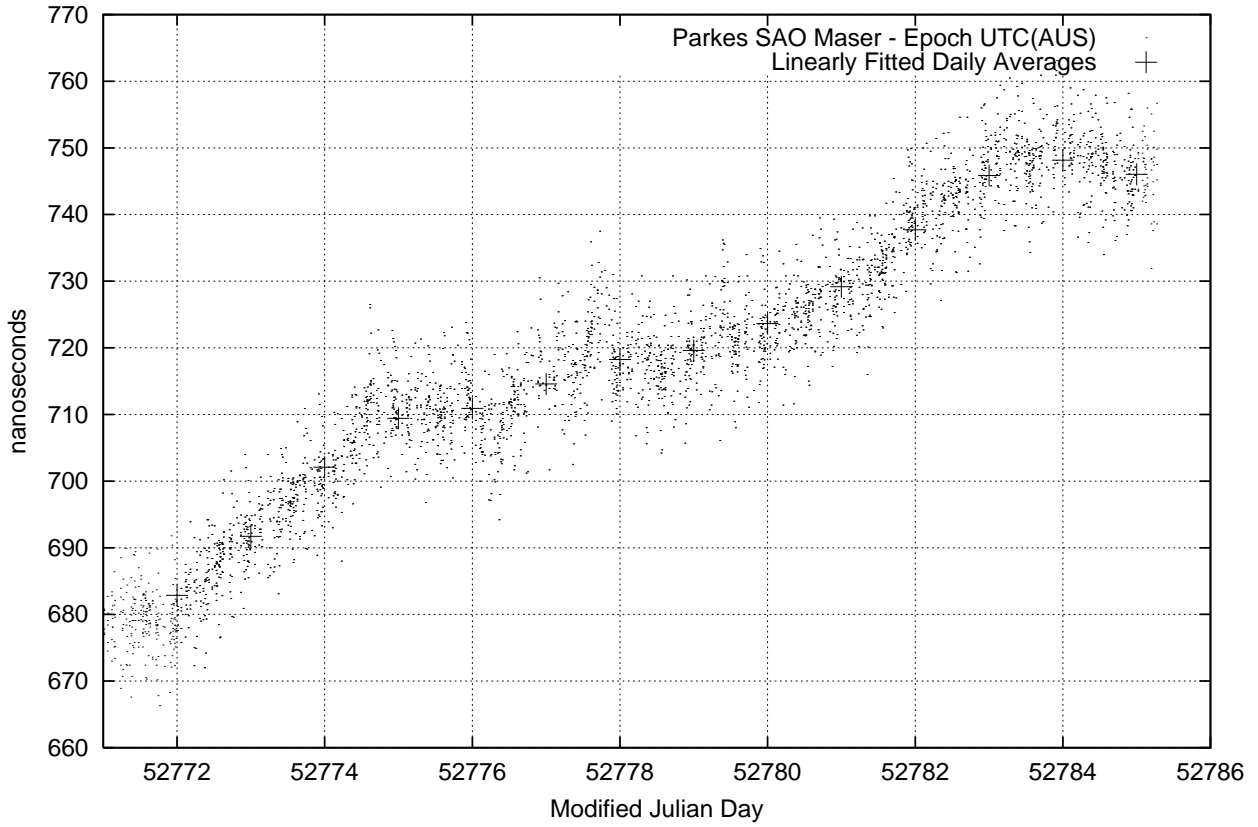

GPS Common-View Time-Transfer between ATNF Parkes and NML Sydney

GPS Common-View Frequency Transfer between ATNF Parkes and NML Sydney