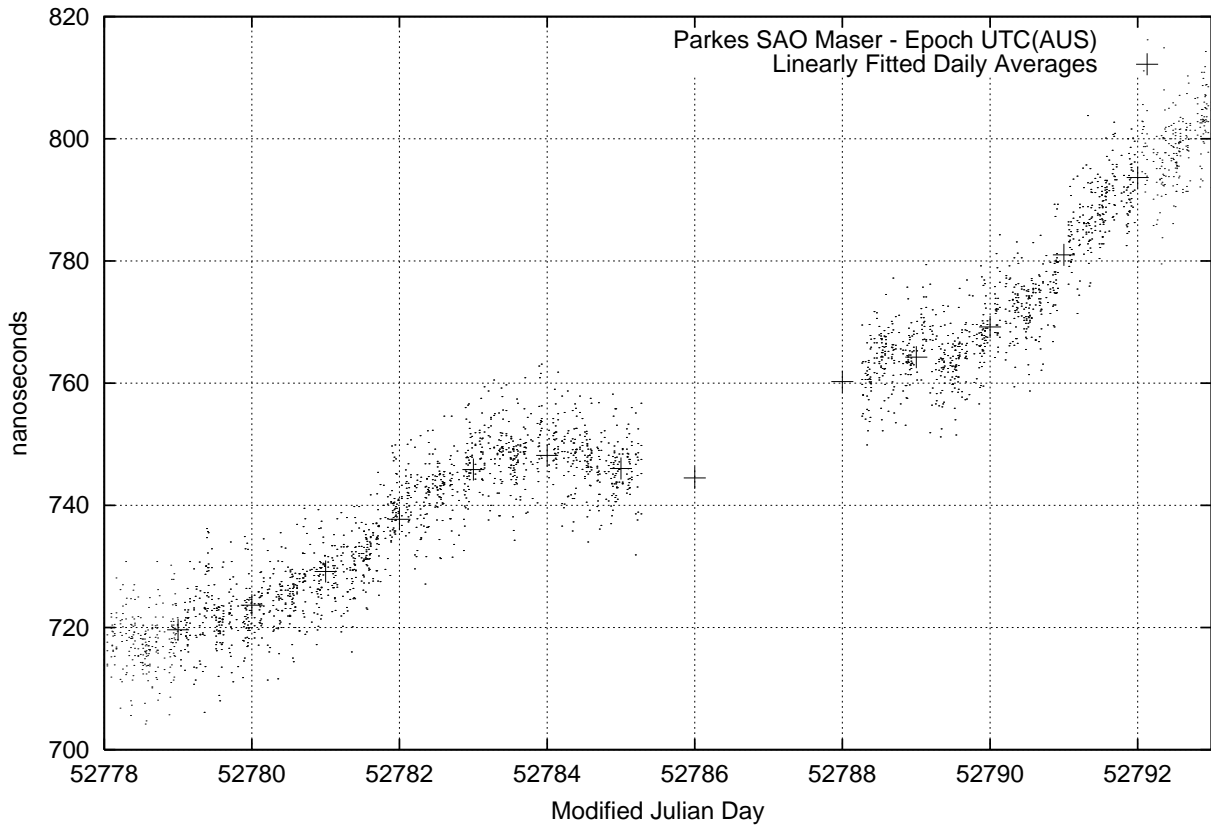

GPS Common-View Time-Transfer between ATNF Parkes and NML Sydney

GPS Common-View Frequency Transfer between ATNF Parkes and NML Sydney