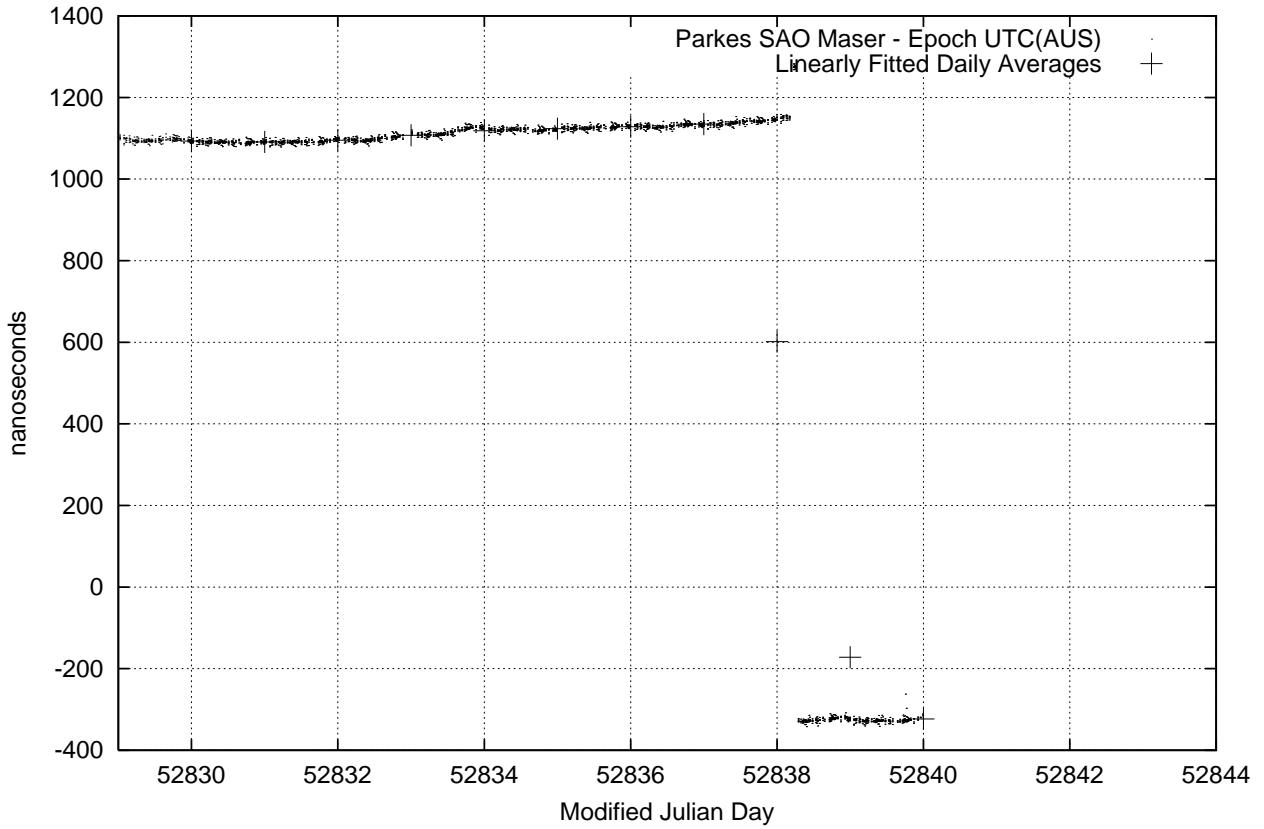

GPS Common-View Time-Transfer between ATNF Parkes and NML Sydney

GPS Common-View Frequency Transfer between ATNF Parkes and NML Sydney