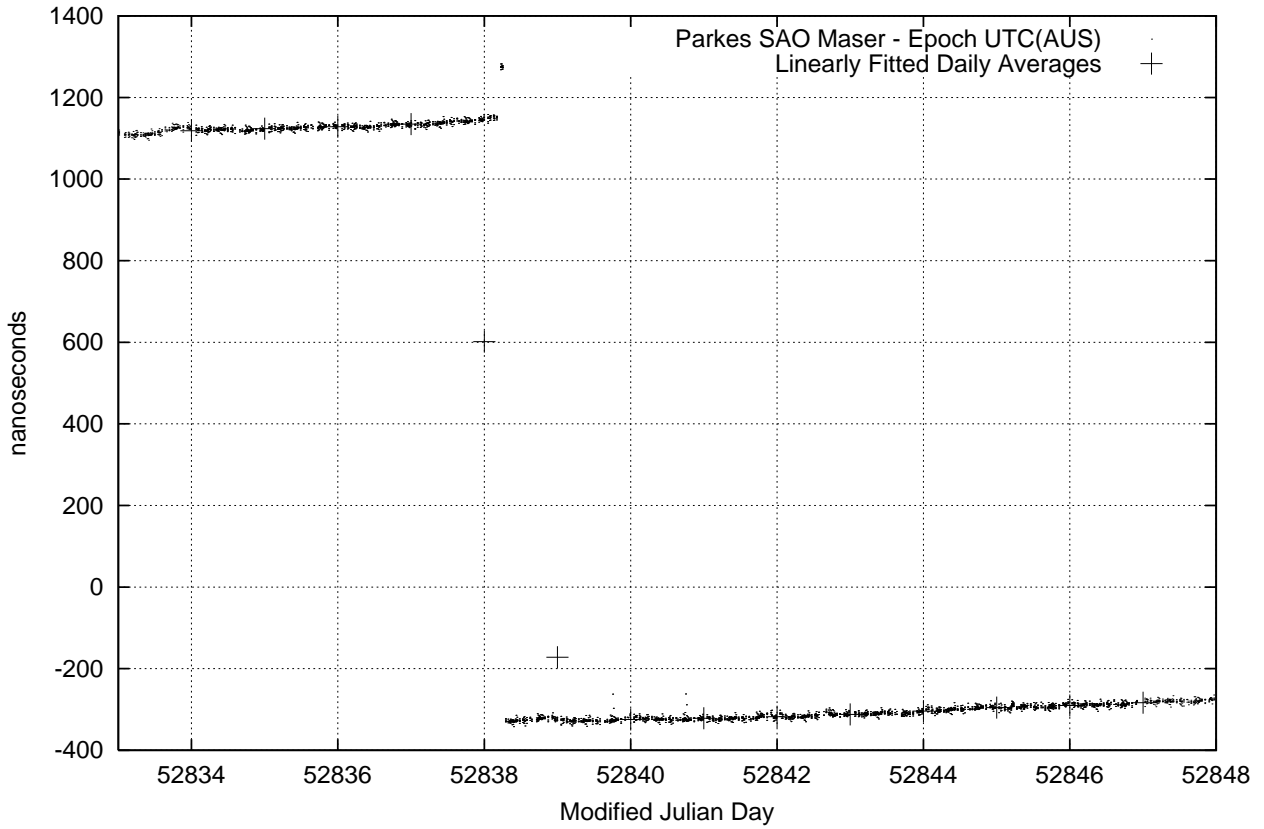

GPS Common-View Time-Transfer between ATNF Parkes and NML Sydney

GPS Common-View Frequency Transfer between ATNF Parkes and NML Sydney