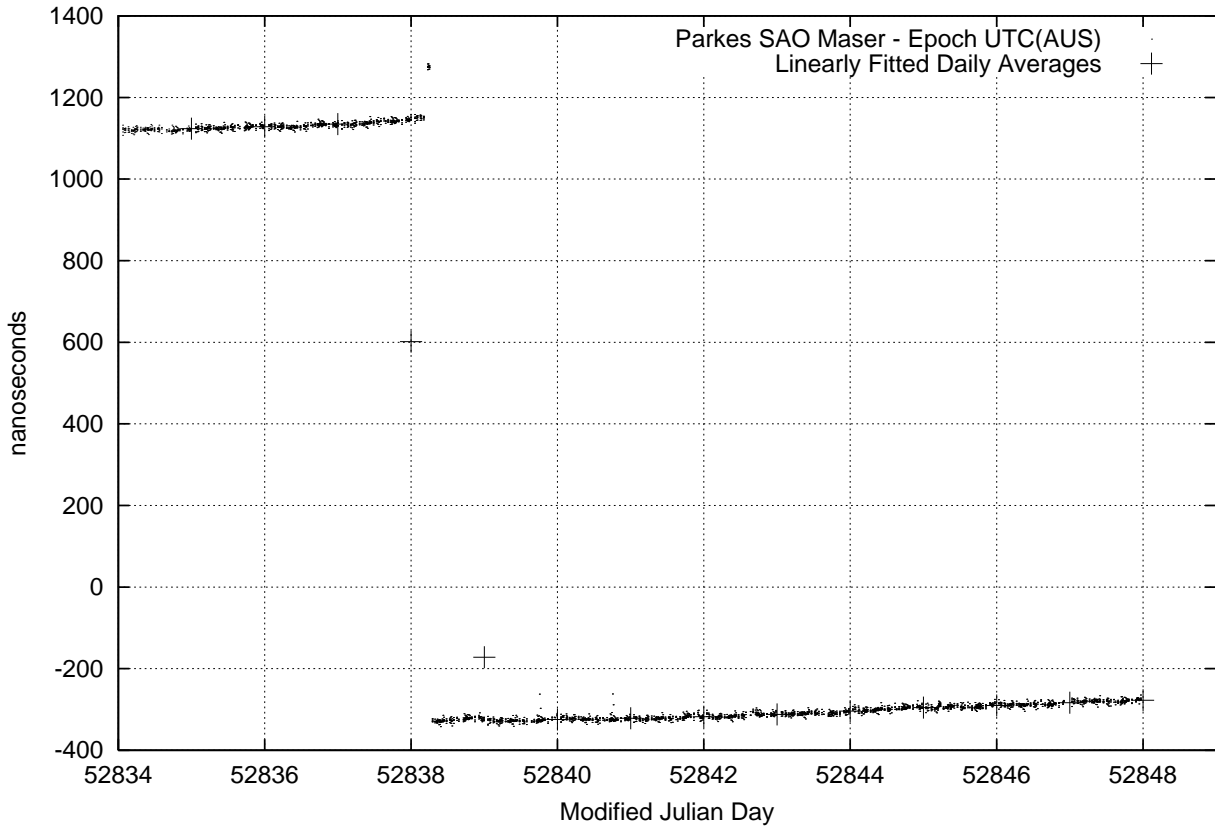

GPS Common-View Time-Transfer between ATNF Parkes and NML Sydney

GPS Common-View Frequency Transfer between ATNF Parkes and NML Sydney