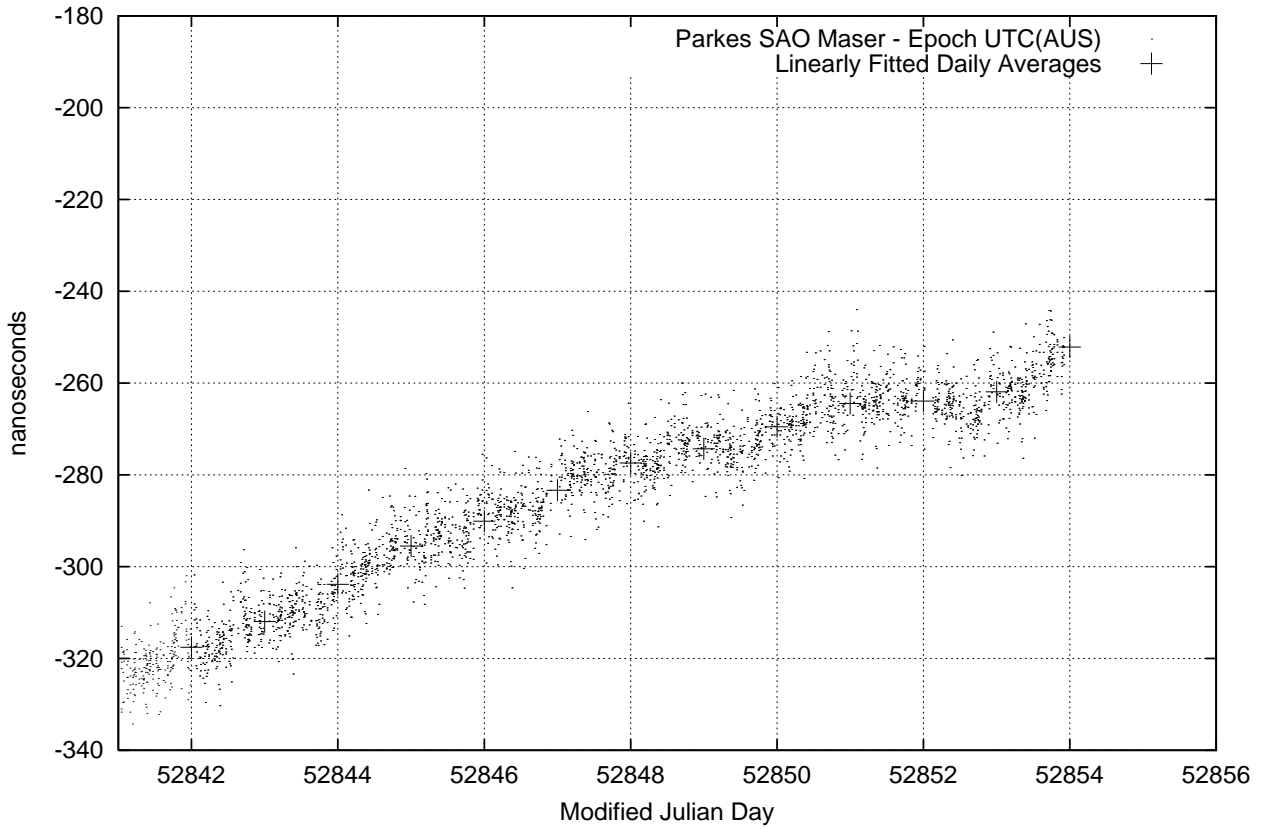

GPS Common-View Time-Transfer between ATNF Parkes and NML Sydney

GPS Common-View Frequency Transfer between ATNF Parkes and NML Sydney