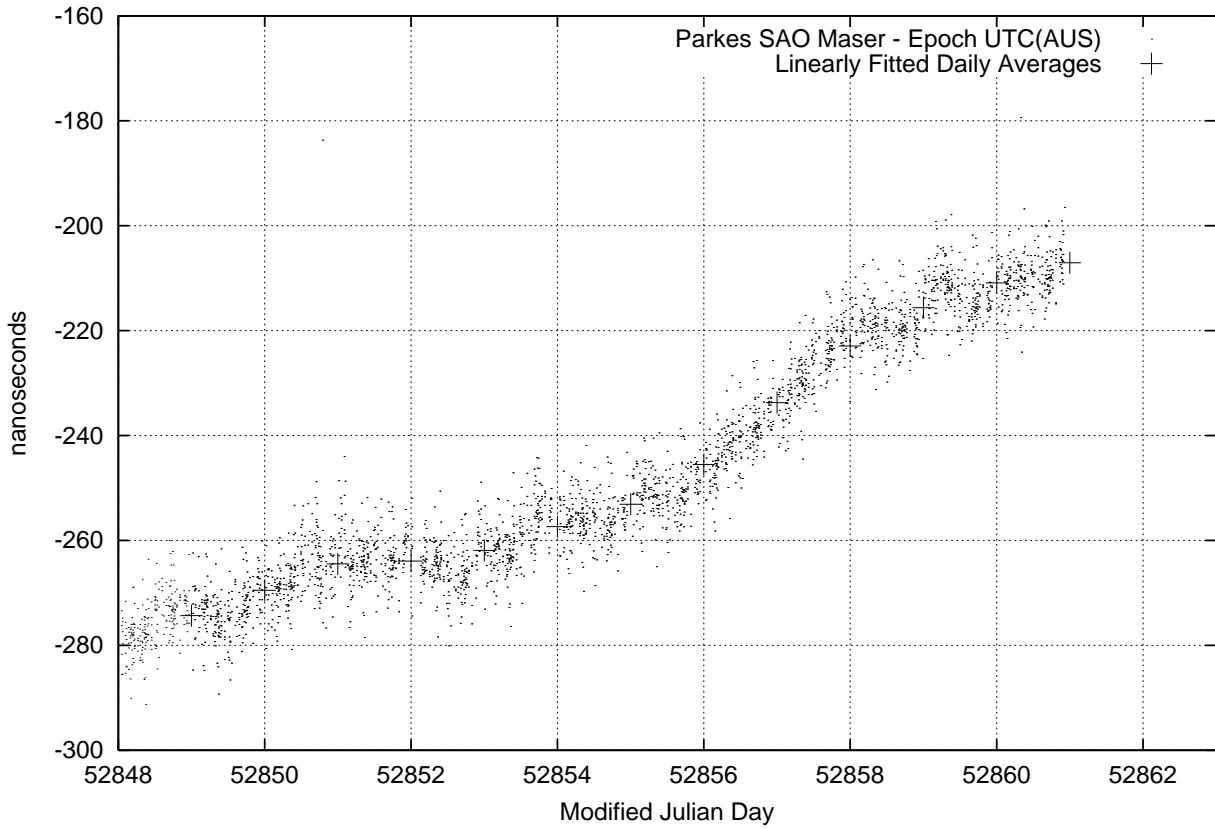

GPS Common-View Time-Transfer between ATNF Parkes and NML Sydney

GPS Common-View Frequency Transfer between ATNF Parkes and NML Sydney