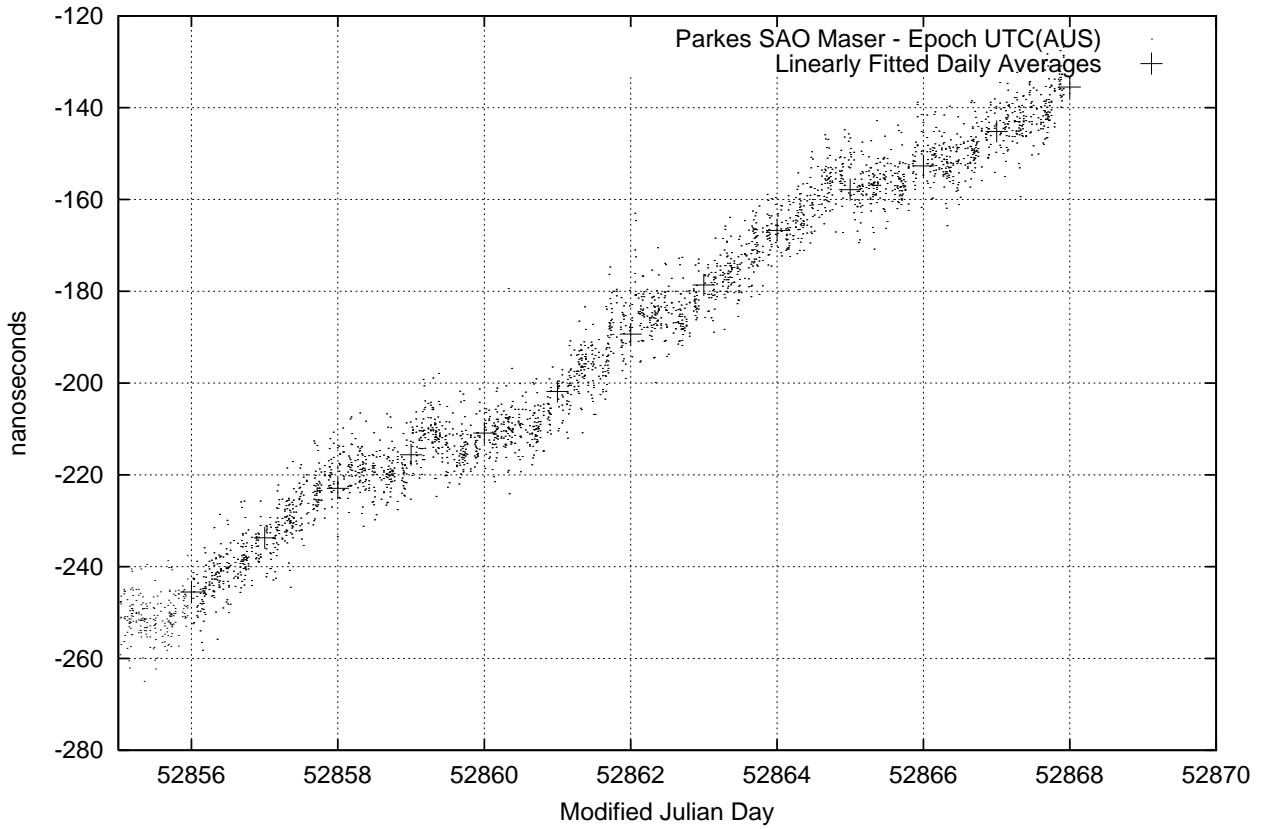

GPS Common-View Time-Transfer between ATNF Parkes and NML Sydney

GPS Common-View Frequency Transfer between ATNF Parkes and NML Sydney