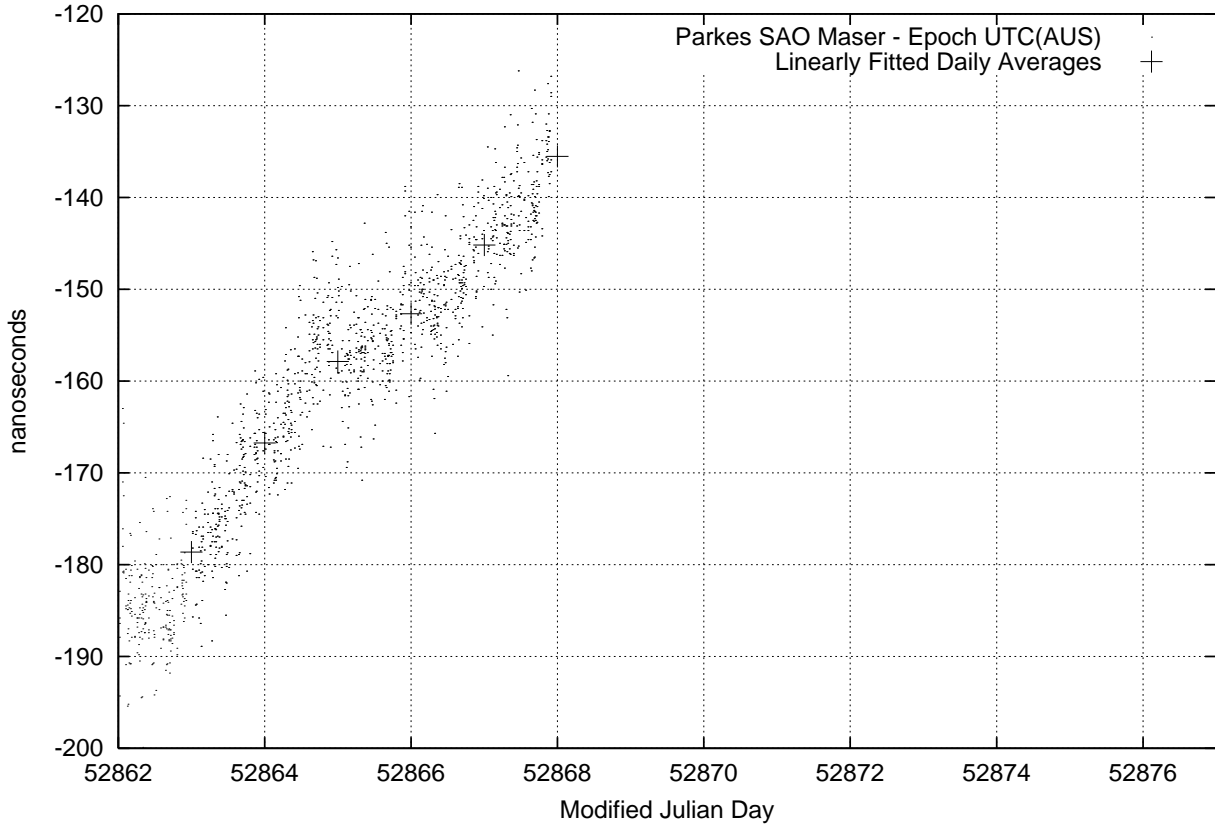

GPS Common-View Time-Transfer between ATNF Parkes and NML Sydney

GPS Common-View Frequency Transfer between ATNF Parkes and NML Sydney