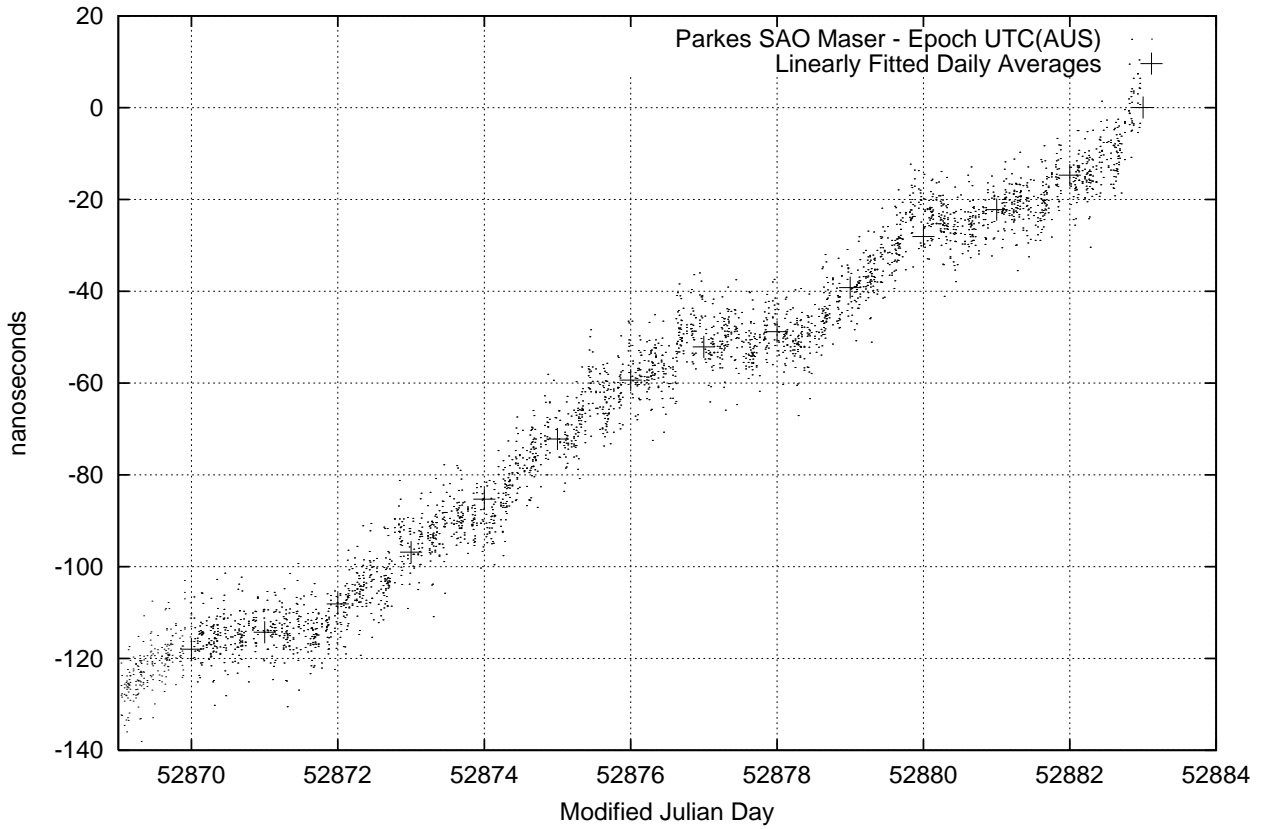

GPS Common-View Time-Transfer between ATNF Parkes and NML Sydney

GPS Common-View Frequency Transfer between ATNF Parkes and NML Sydney