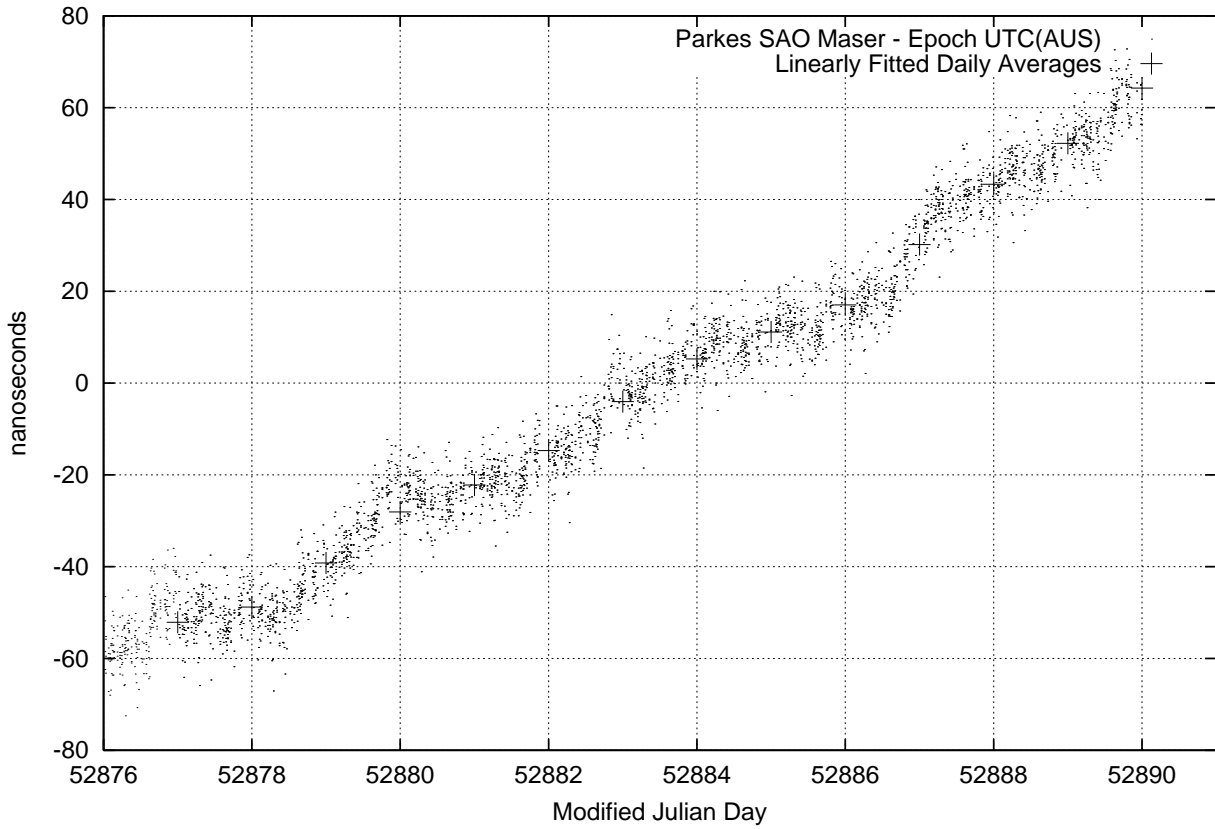

GPS Common-View Time-Transfer between ATNF Parkes and NML Sydney

GPS Common-View Frequency Transfer between ATNF Parkes and NML Sydney