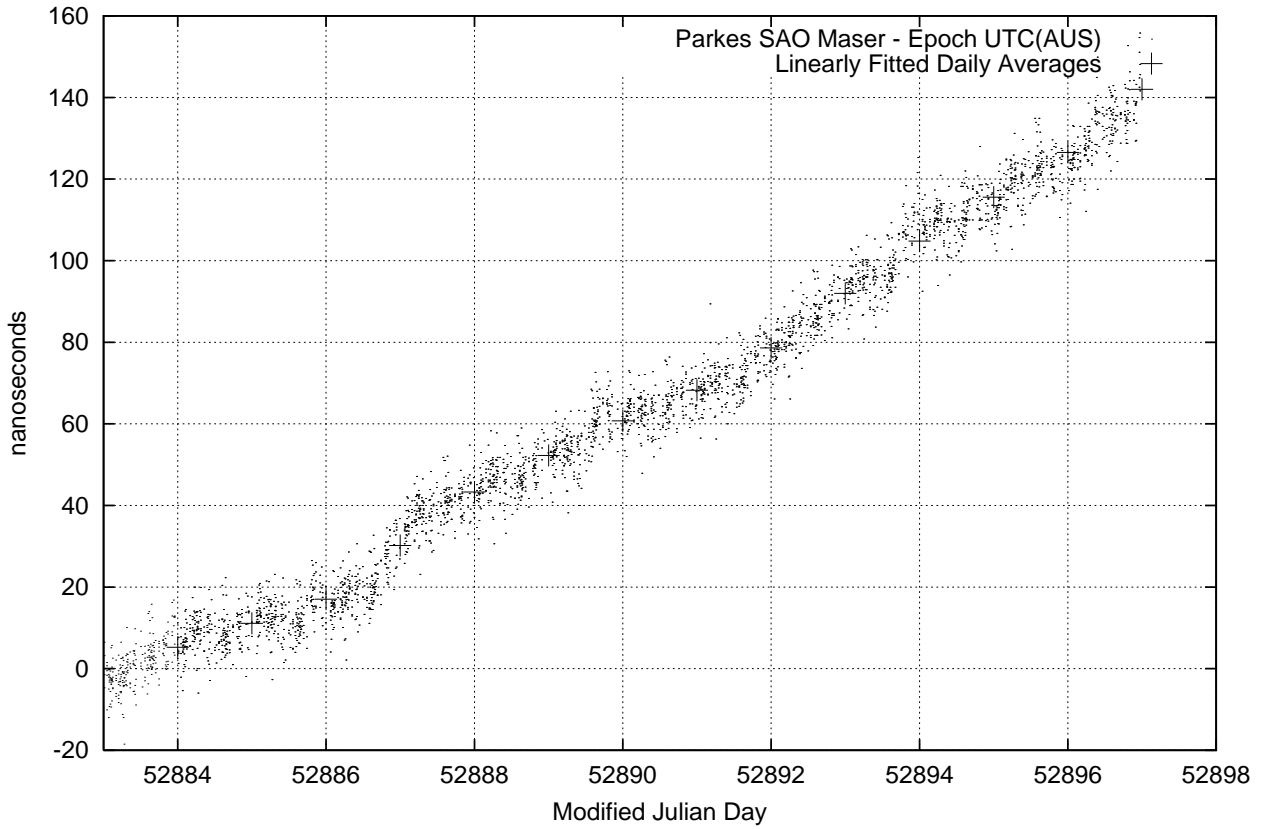

GPS Common-View Time-Transfer between ATNF Parkes and NML Sydney

GPS Common-View Frequency Transfer between ATNF Parkes and NML Sydney