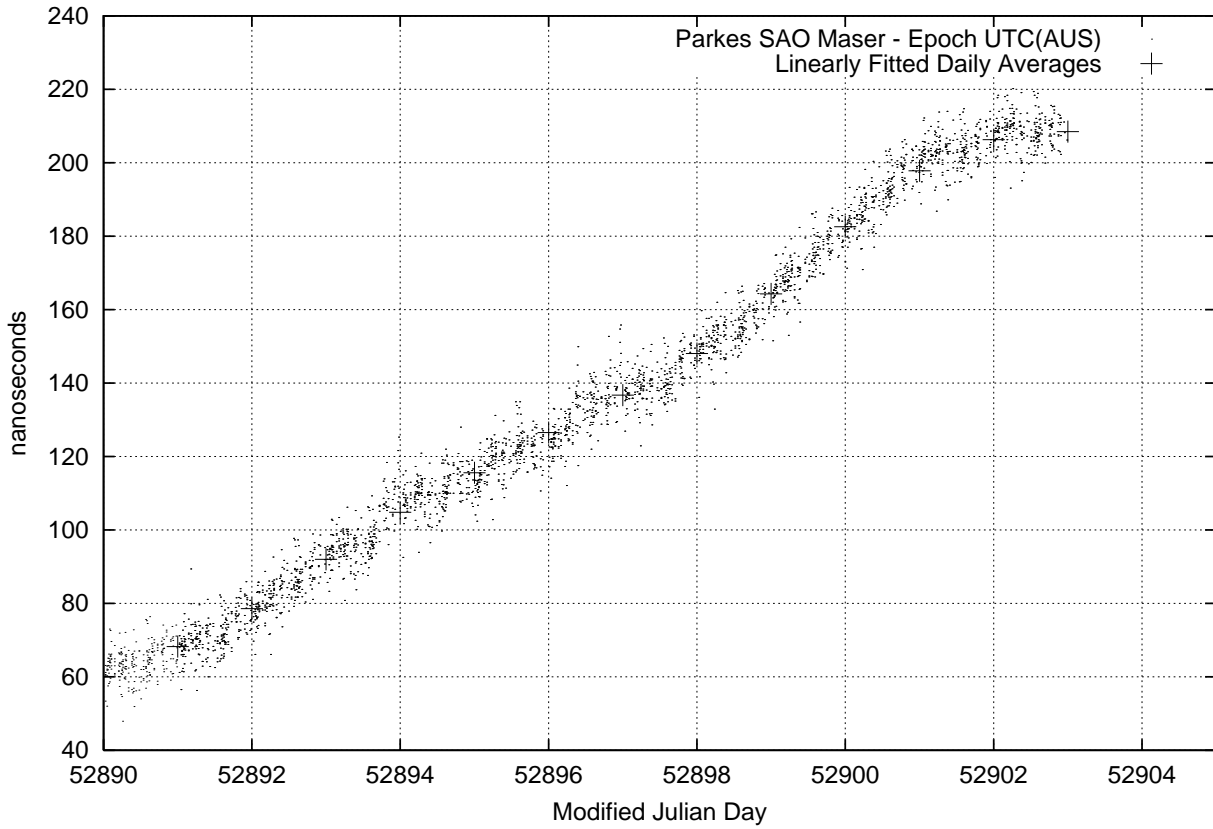

GPS Common-View Time-Transfer between ATNF Parkes and NML Sydney

GPS Common-View Frequency Transfer between ATNF Parkes and NML Sydney