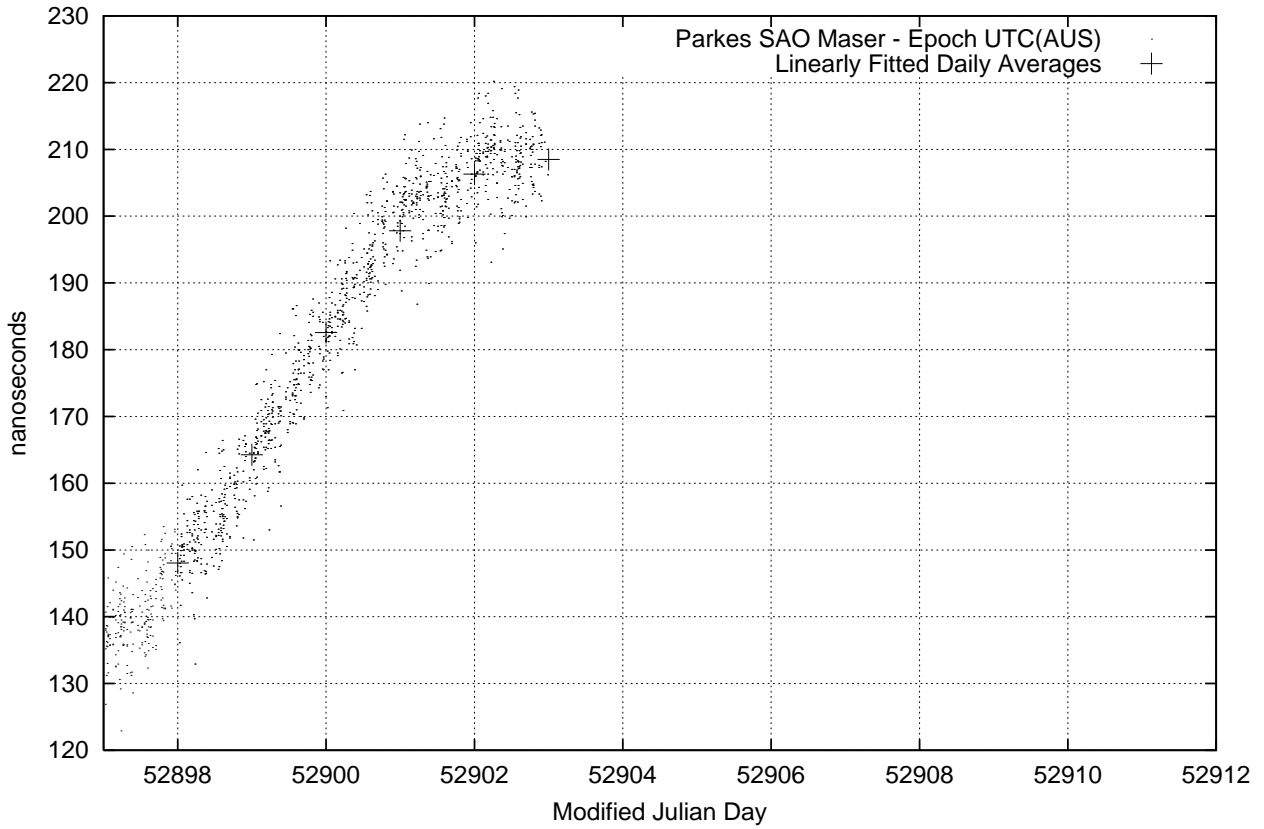

GPS Common-View Time-Transfer between ATNF Parkes and NML Sydney

GPS Common-View Frequency Transfer between ATNF Parkes and NML Sydney