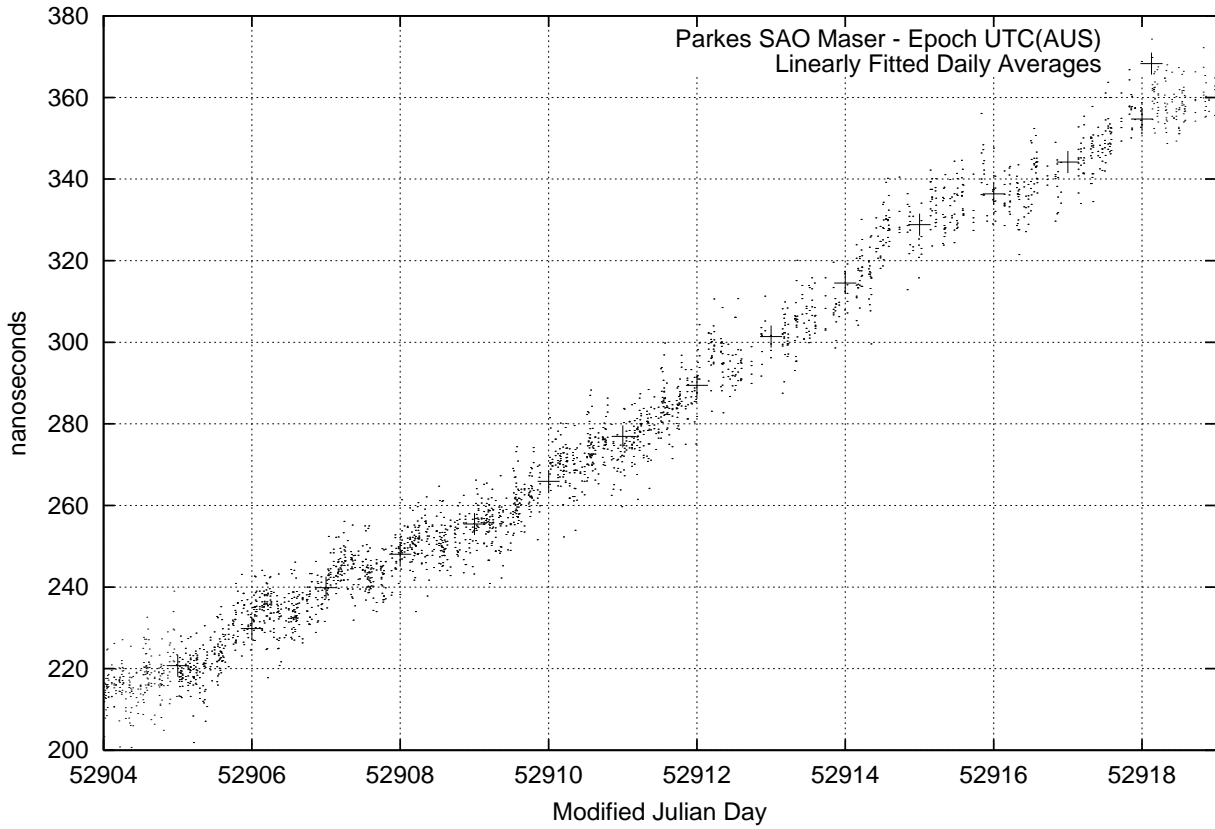

GPS Common-View Time-Transfer between ATNF Parkes and NML Sydney

GPS Common-View Frequency Transfer between ATNF Parkes and NML Sydney