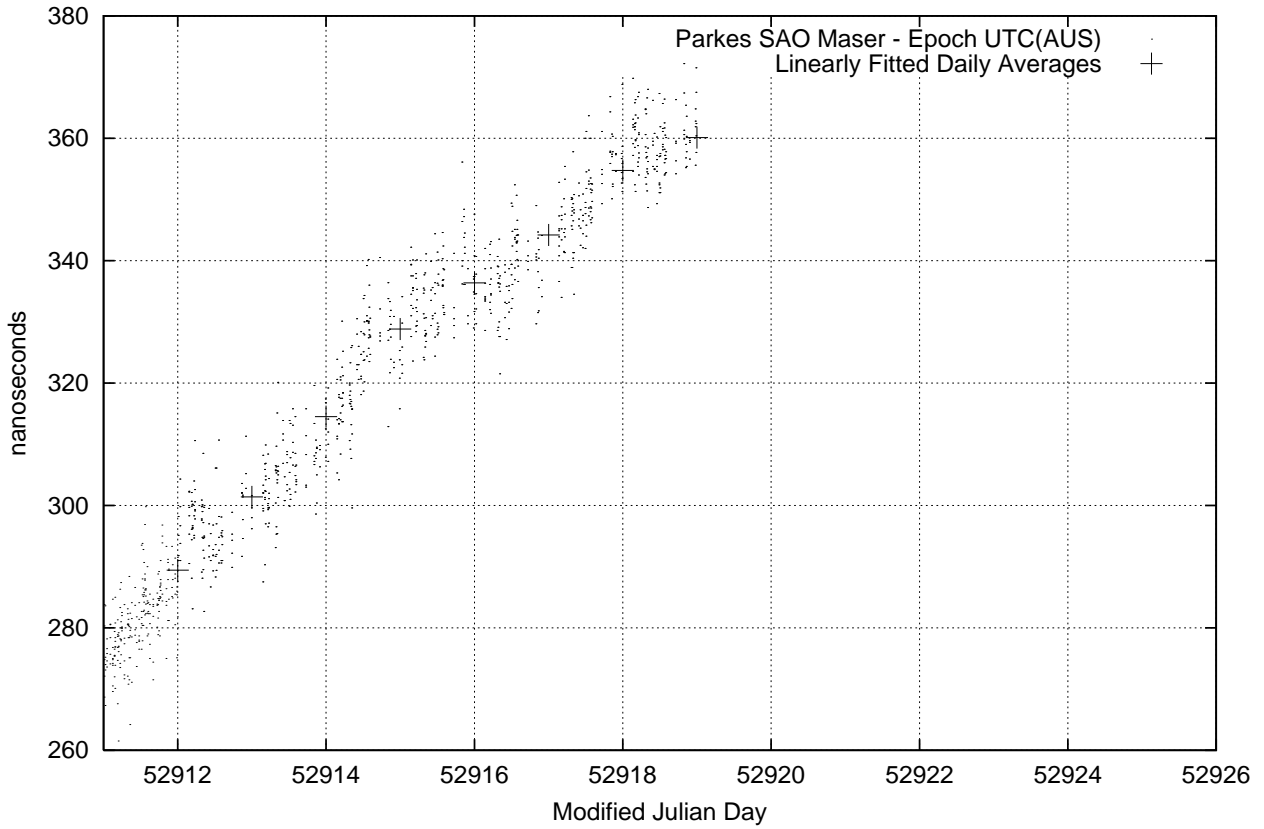

GPS Common-View Time-Transfer between ATNF Parkes and NML Sydney

GPS Common-View Frequency Transfer between ATNF Parkes and NML Sydney