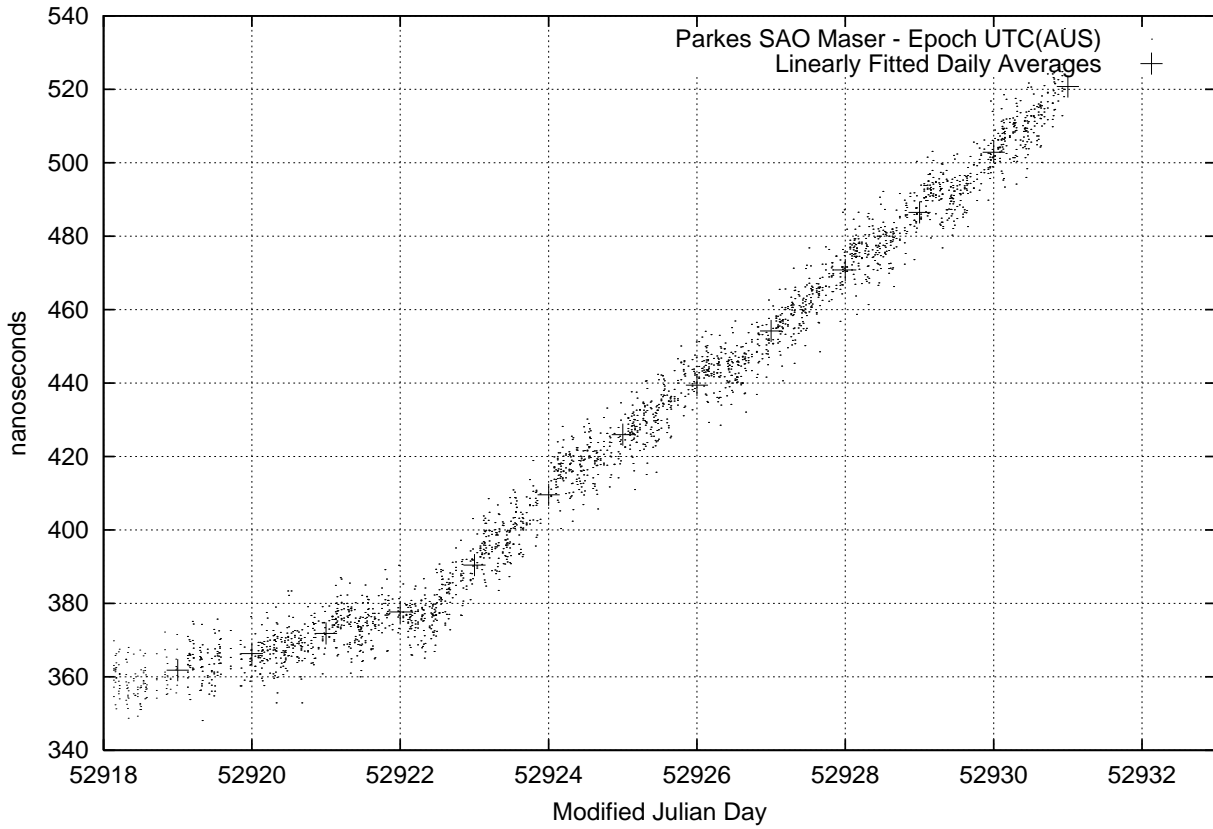

GPS Common-View Time-Transfer between ATNF Parkes and NML Sydney

GPS Common-View Frequency Transfer between ATNF Parkes and NML Sydney