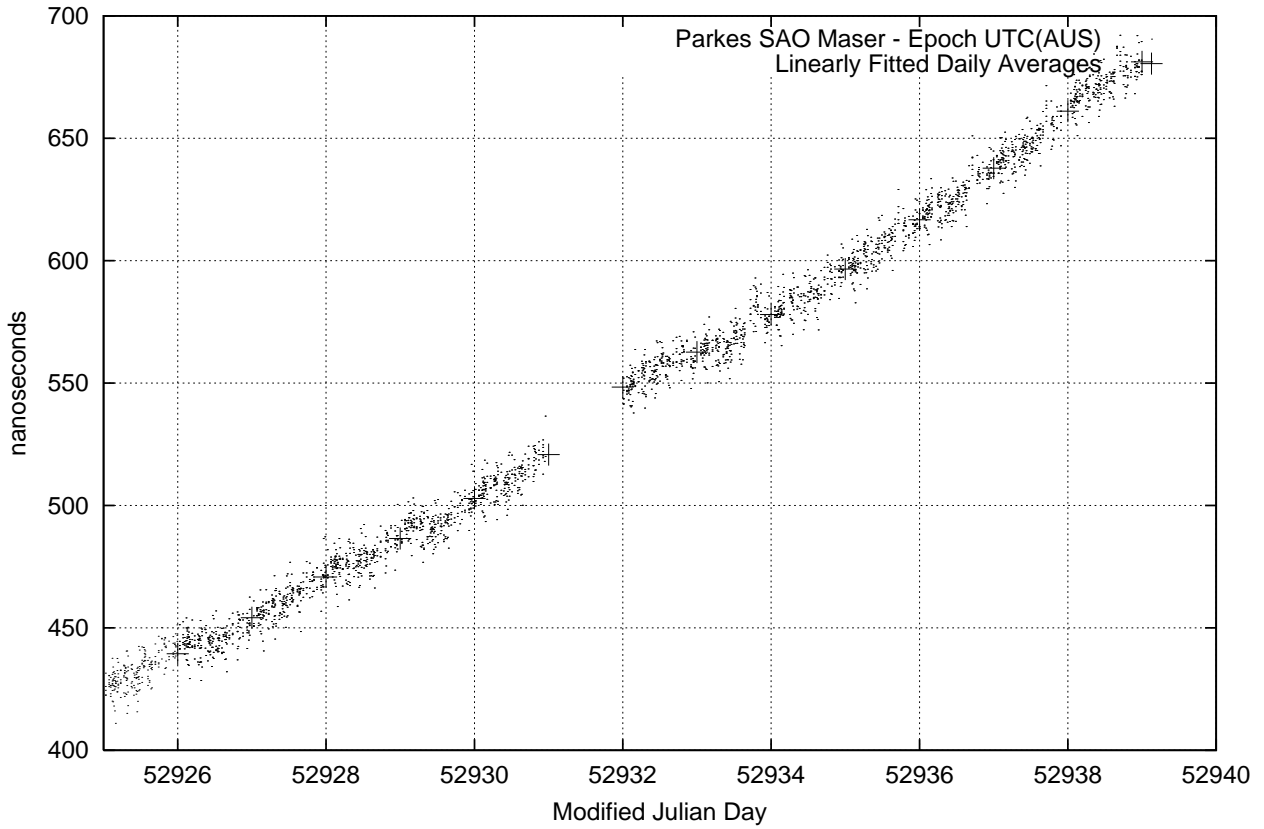

GPS Common-View Time-Transfer between ATNF Parkes and NML Sydney

GPS Common-View Frequency Transfer between ATNF Parkes and NML Sydney