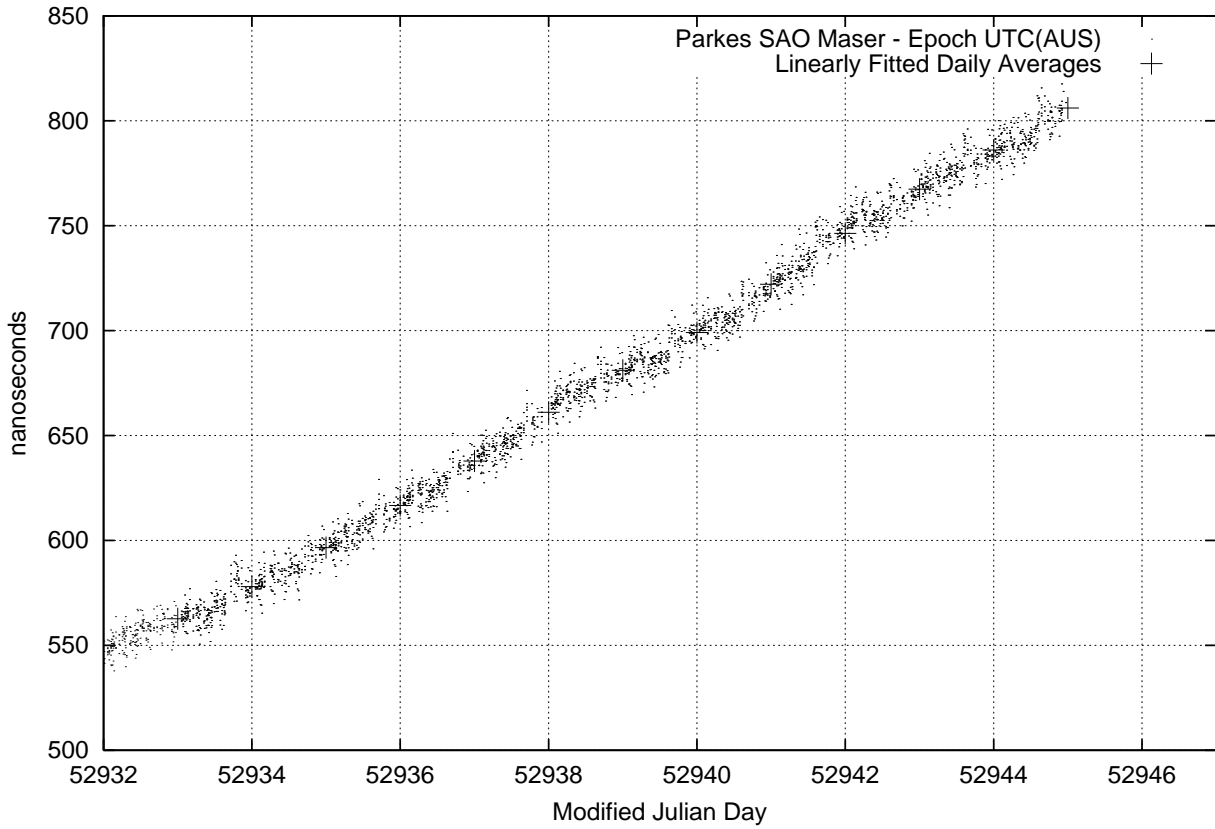

GPS Common-View Time-Transfer between ATNF Parkes and NML Sydney

GPS Common-View Frequency Transfer between ATNF Parkes and NML Sydney