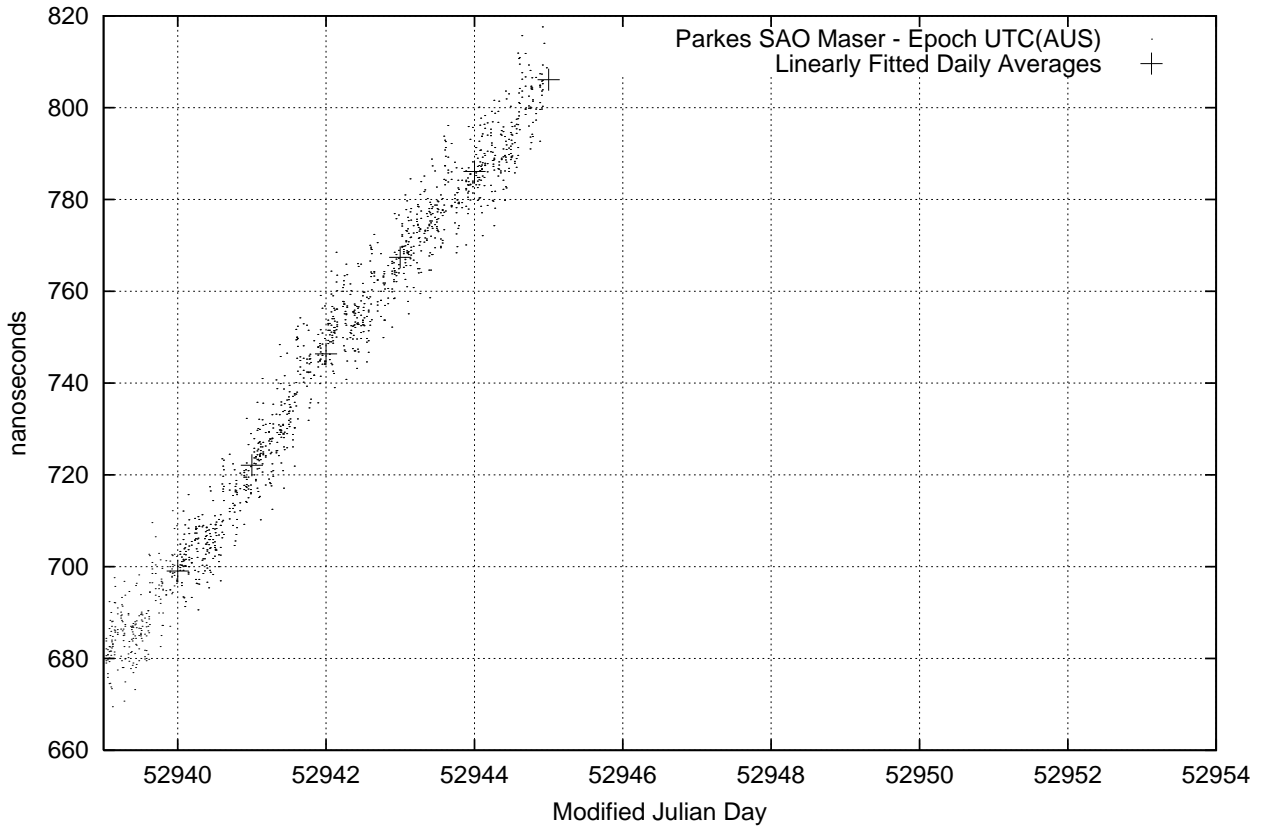

GPS Common-View Time-Transfer between ATNF Parkes and NML Sydney

GPS Common-View Frequency Transfer between ATNF Parkes and NML Sydney