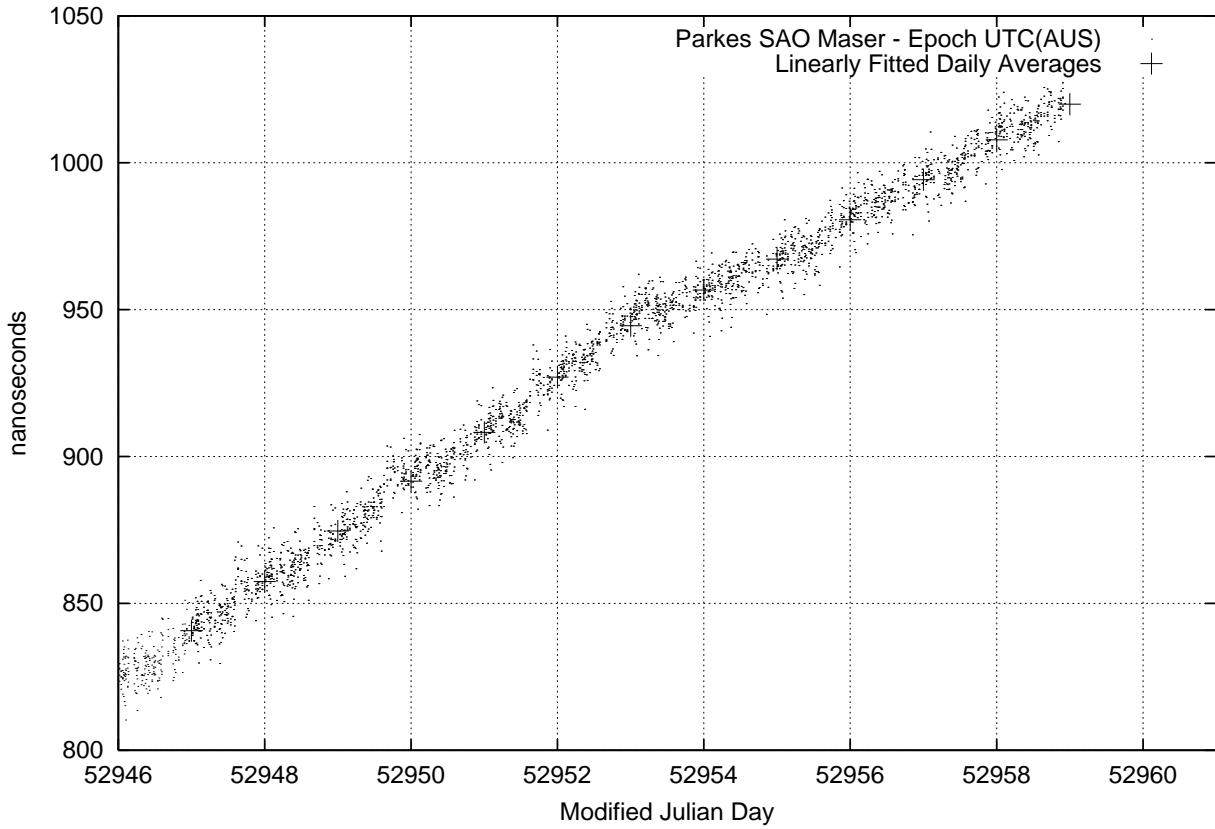

GPS Common-View Time-Transfer between ATNF Parkes and NML Sydney

GPS Common-View Frequency Transfer between ATNF Parkes and NML Sydney