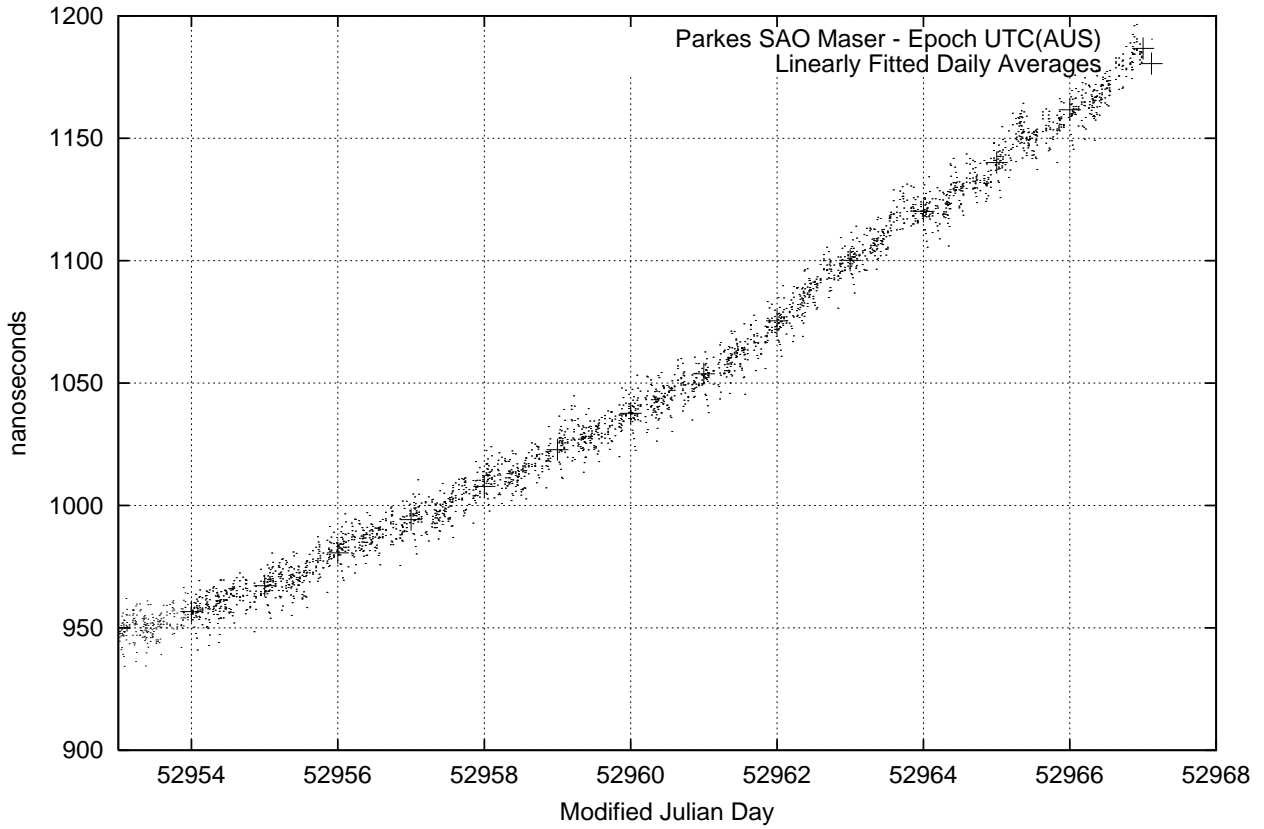

GPS Common-View Time-Transfer between ATNF Parkes and NML Sydney

GPS Common-View Frequency Transfer between ATNF Parkes and NML Sydney