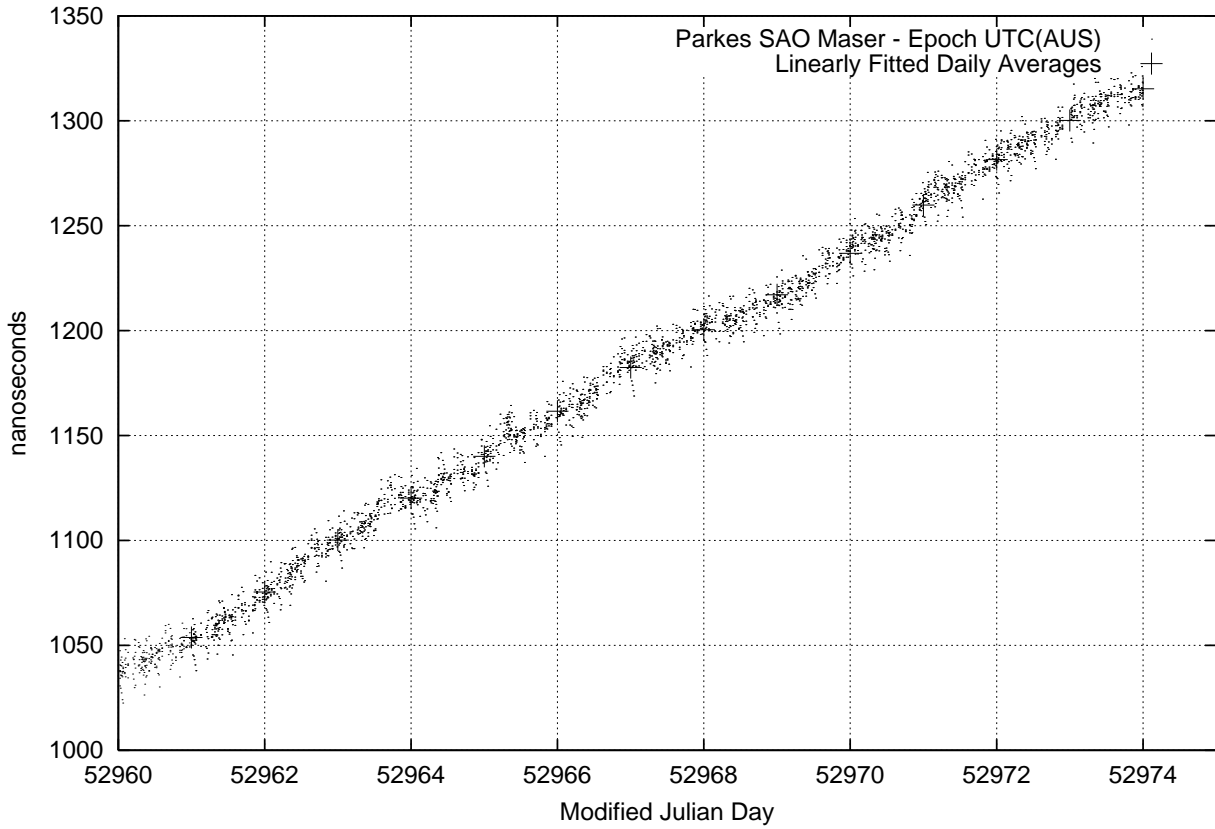

GPS Common-View Time-Transfer between ATNF Parkes and NML Sydney

GPS Common-View Frequency Transfer between ATNF Parkes and NML Sydney