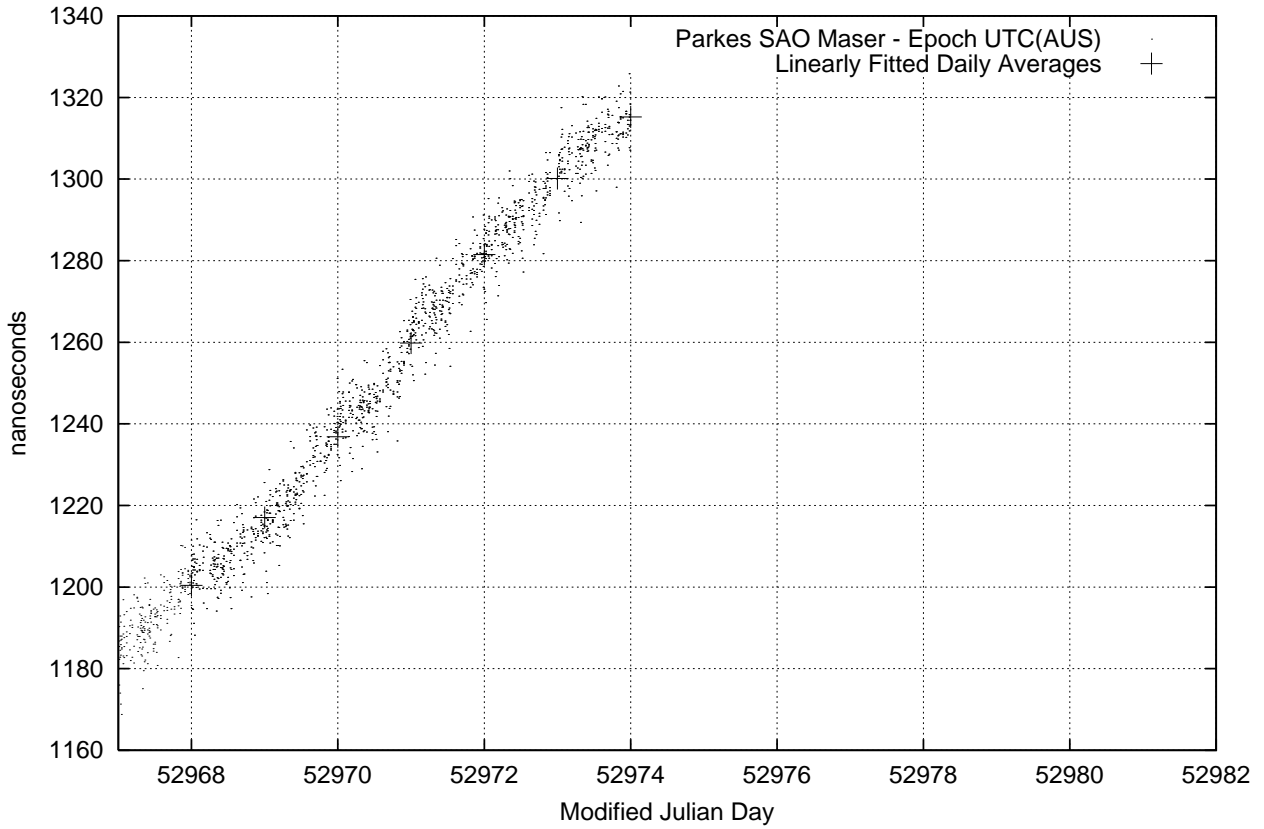

GPS Common-View Time-Transfer between ATNF Parkes and NML Sydney

GPS Common-View Frequency Transfer between ATNF Parkes and NML Sydney