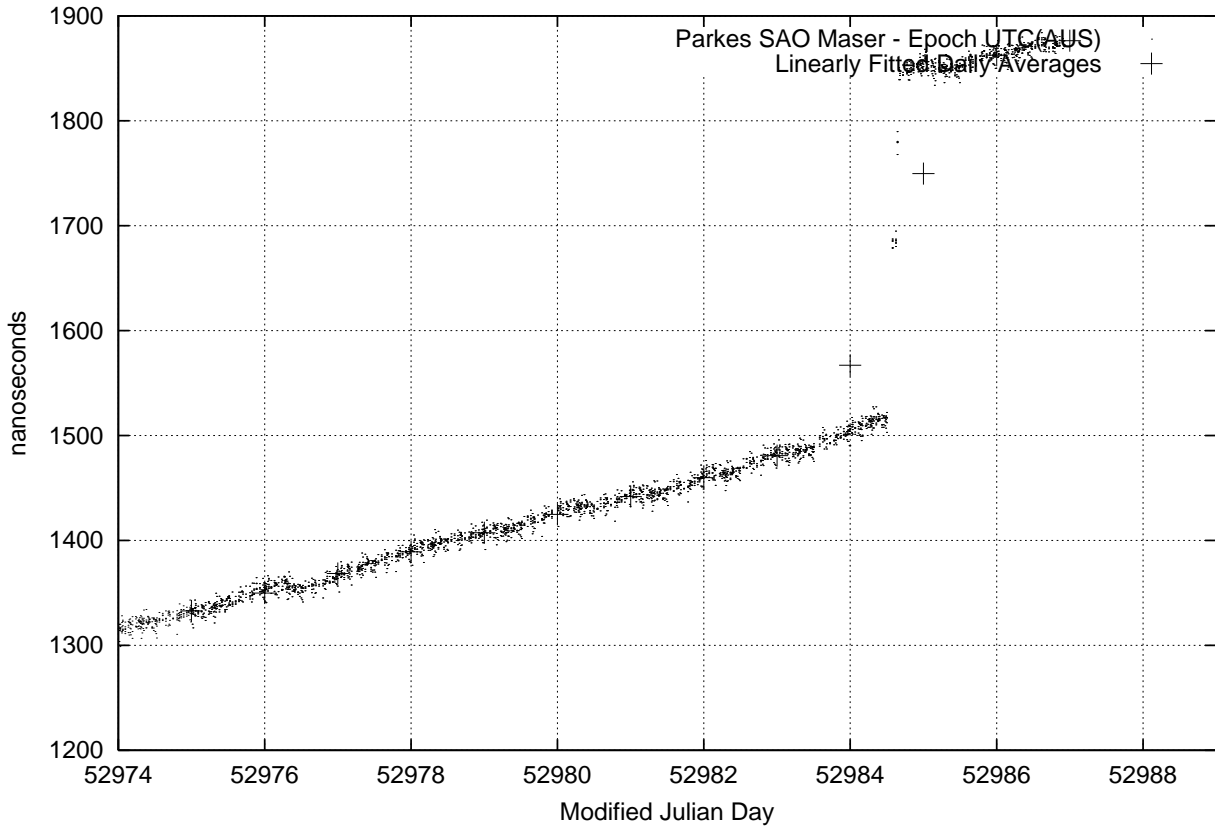

GPS Common-View Time-Transfer between ATNF Parkes and NML Sydney

GPS Common-View Frequency Transfer between ATNF Parkes and NML Sydney