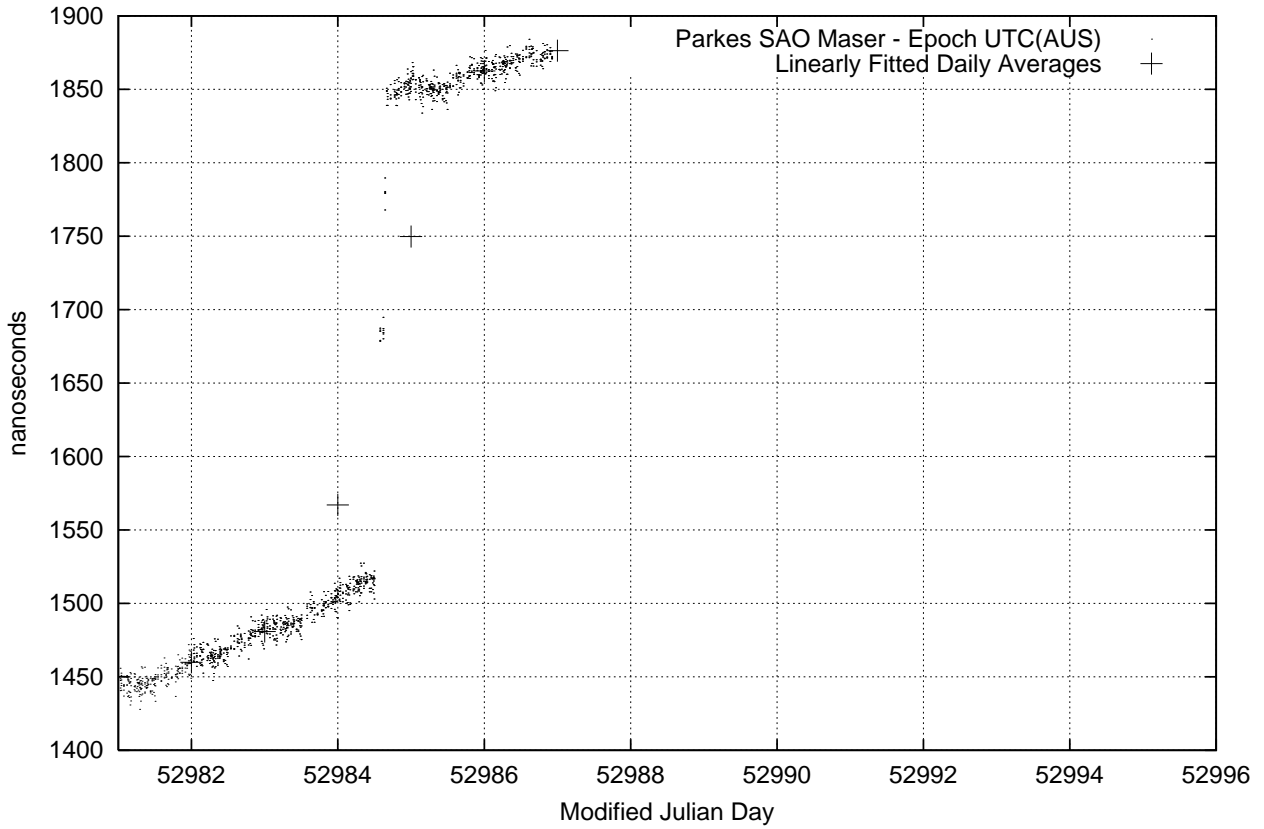

GPS Common-View Time-Transfer between ATNF Parkes and NML Sydney

GPS Common-View Frequency Transfer between ATNF Parkes and NML Sydney