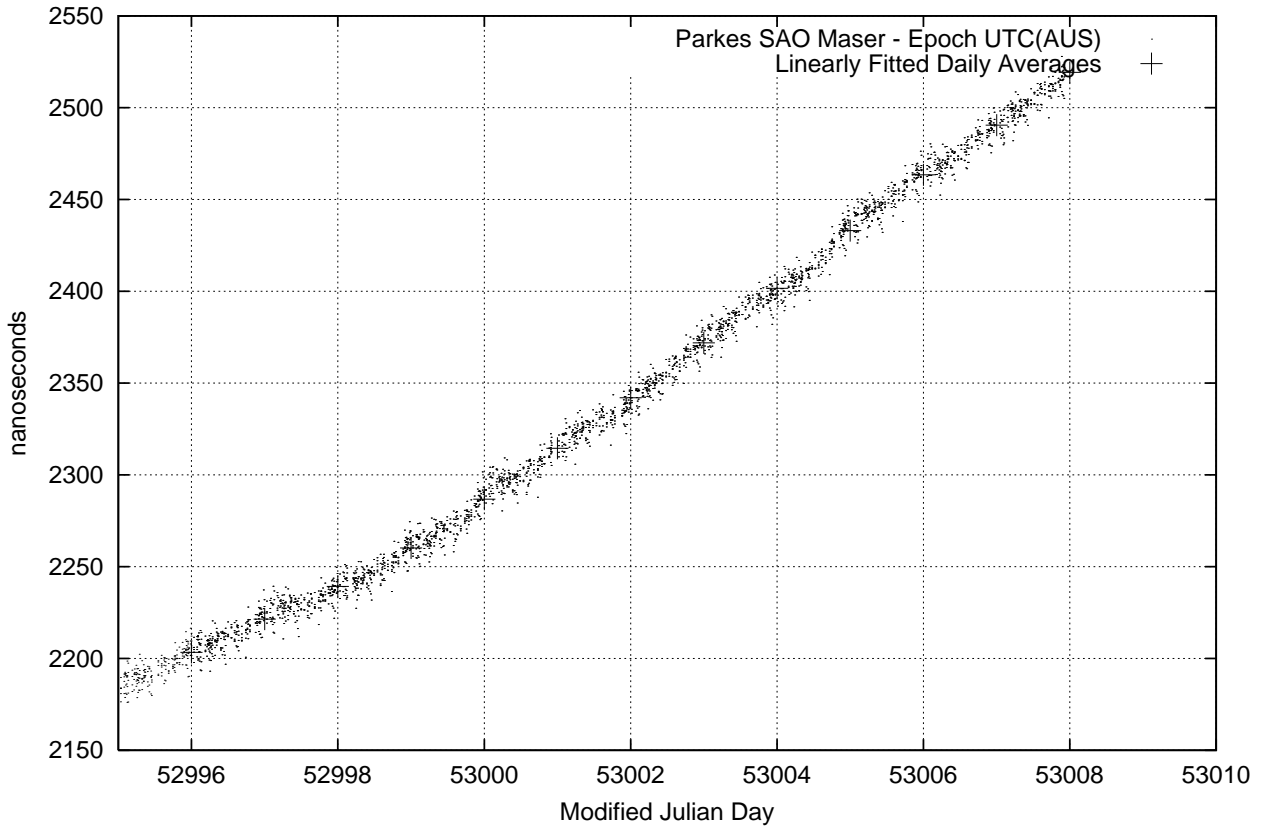

GPS Common-View Time-Transfer between ATNF Parkes and NML Sydney

GPS Common-View Frequency Transfer between ATNF Parkes and NML Sydney