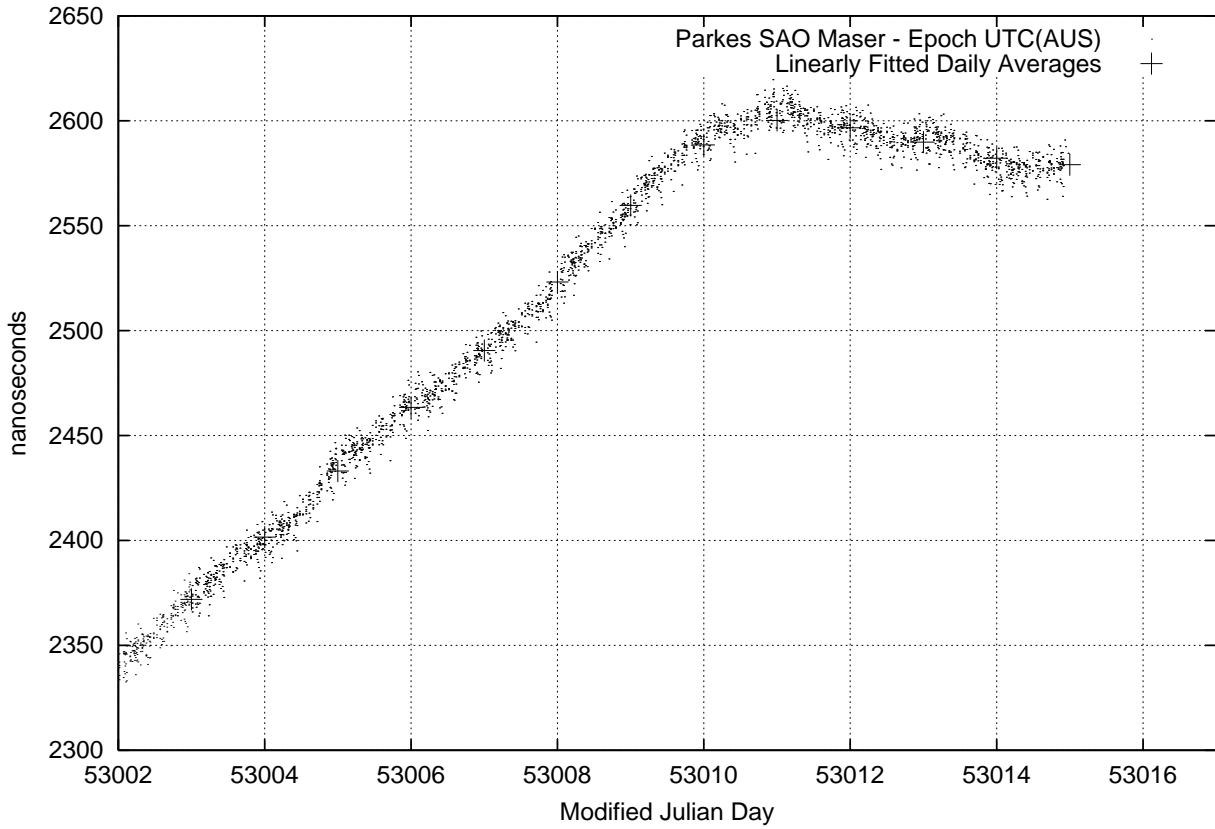

GPS Common-View Time-Transfer between ATNF Parkes and NML Sydney

GPS Common-View Frequency Transfer between ATNF Parkes and NML Sydney