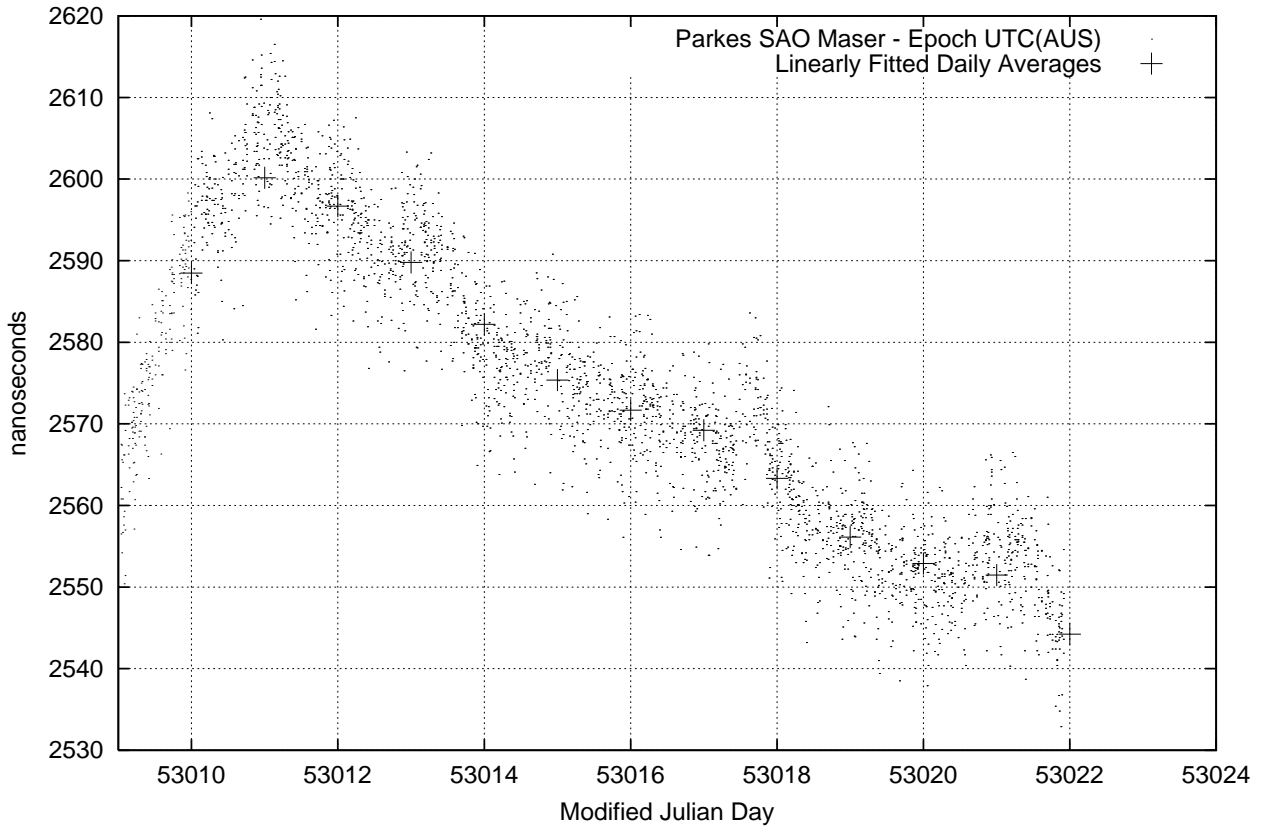

GPS Common-View Time-Transfer between ATNF Parkes and NML Sydney

GPS Common-View Frequency Transfer between ATNF Parkes and NML Sydney