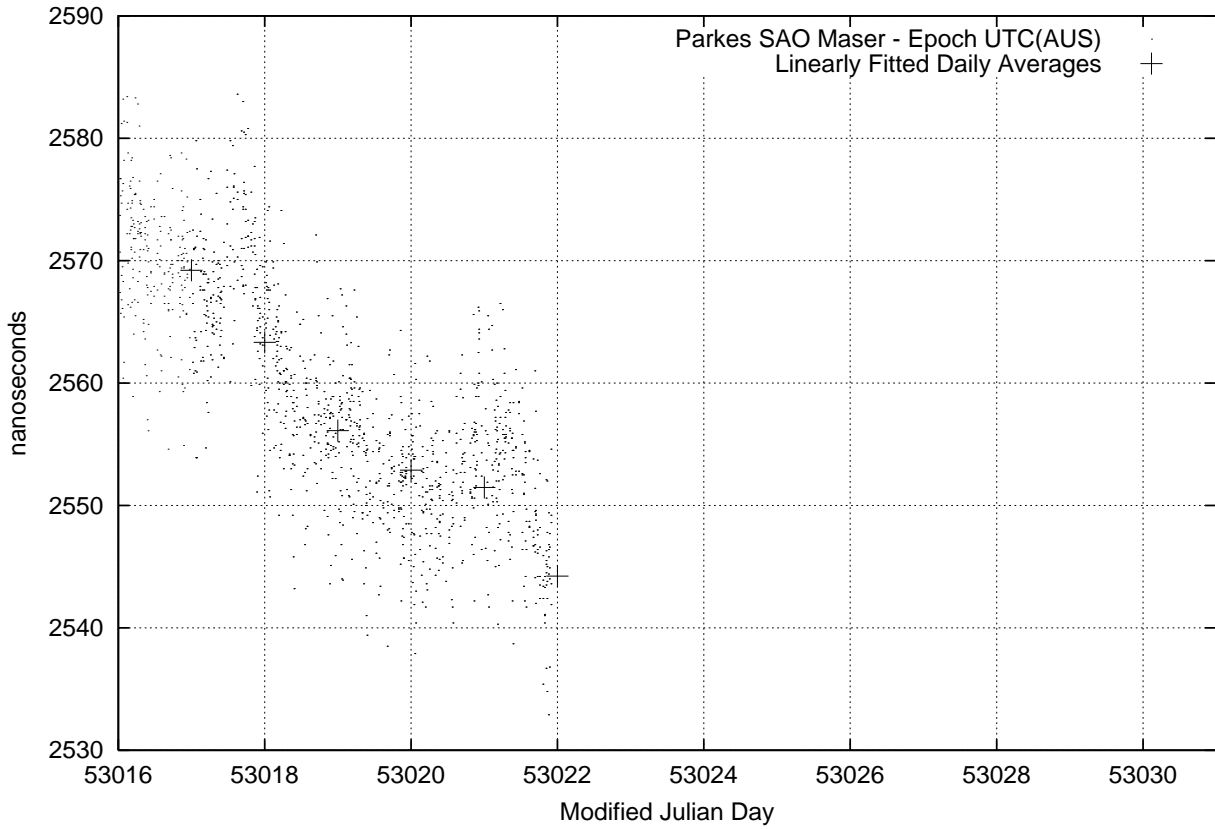

GPS Common-View Time-Transfer between ATNF Parkes and NML Sydney

GPS Common-View Frequency Transfer between ATNF Parkes and NML Sydney