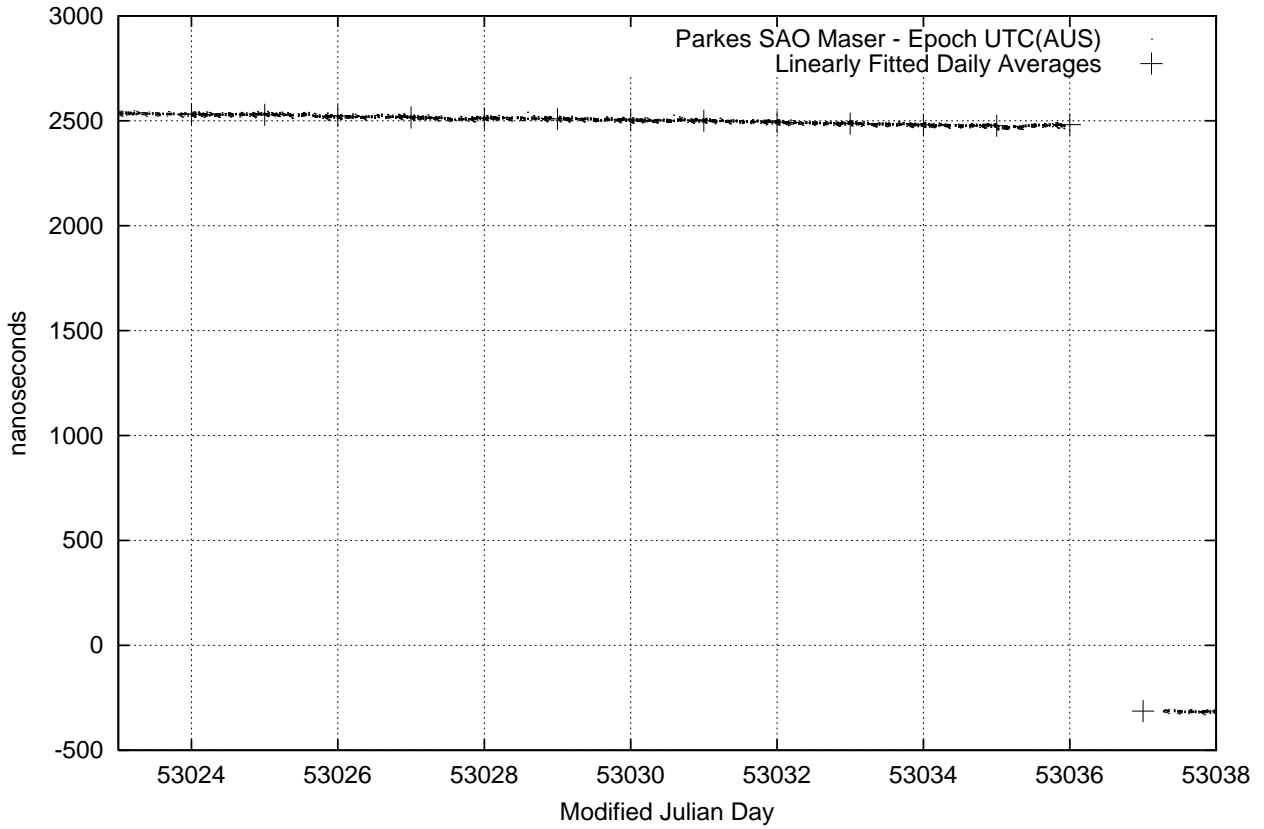

GPS Common-View Time-Transfer between ATNF Parkes and NML Sydney

GPS Common-View Frequency Transfer between ATNF Parkes and NML Sydney