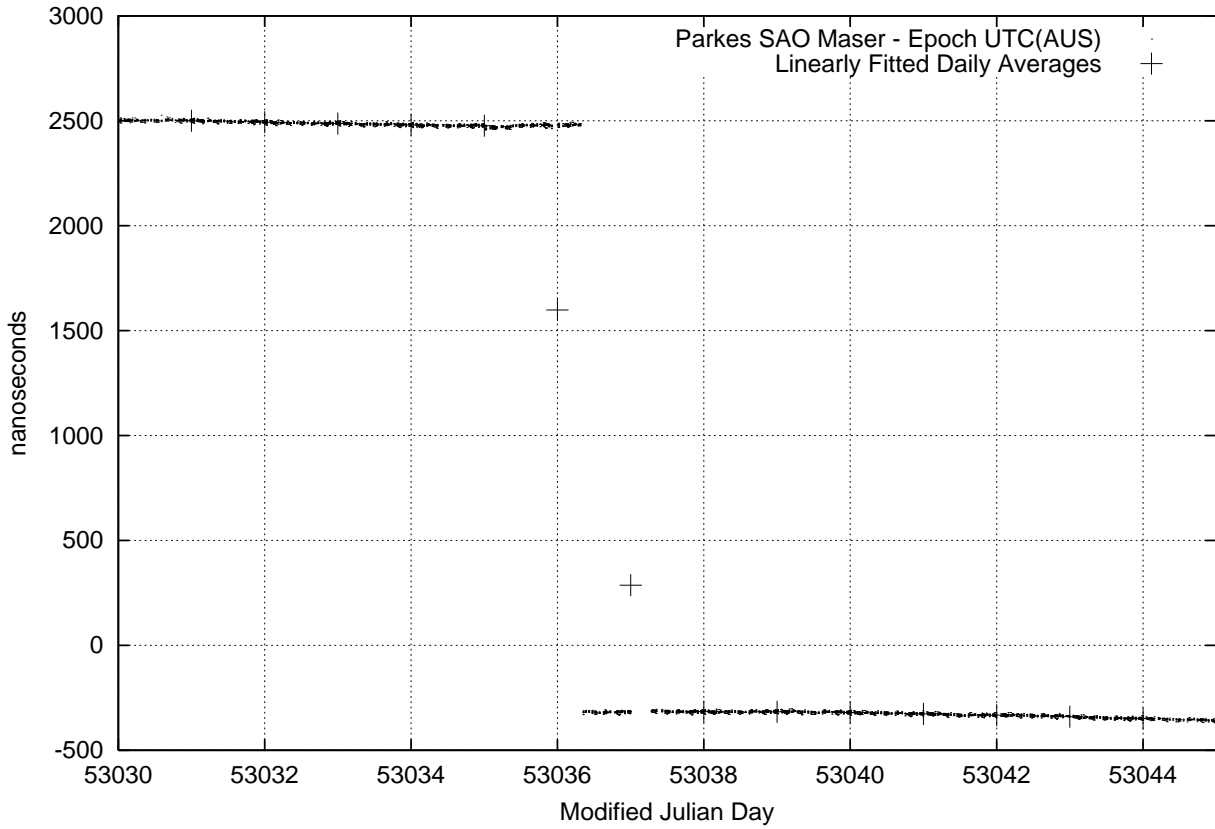

GPS Common-View Time-Transfer between ATNF Parkes and NML Sydney

GPS Common-View Frequency Transfer between ATNF Parkes and NML Sydney