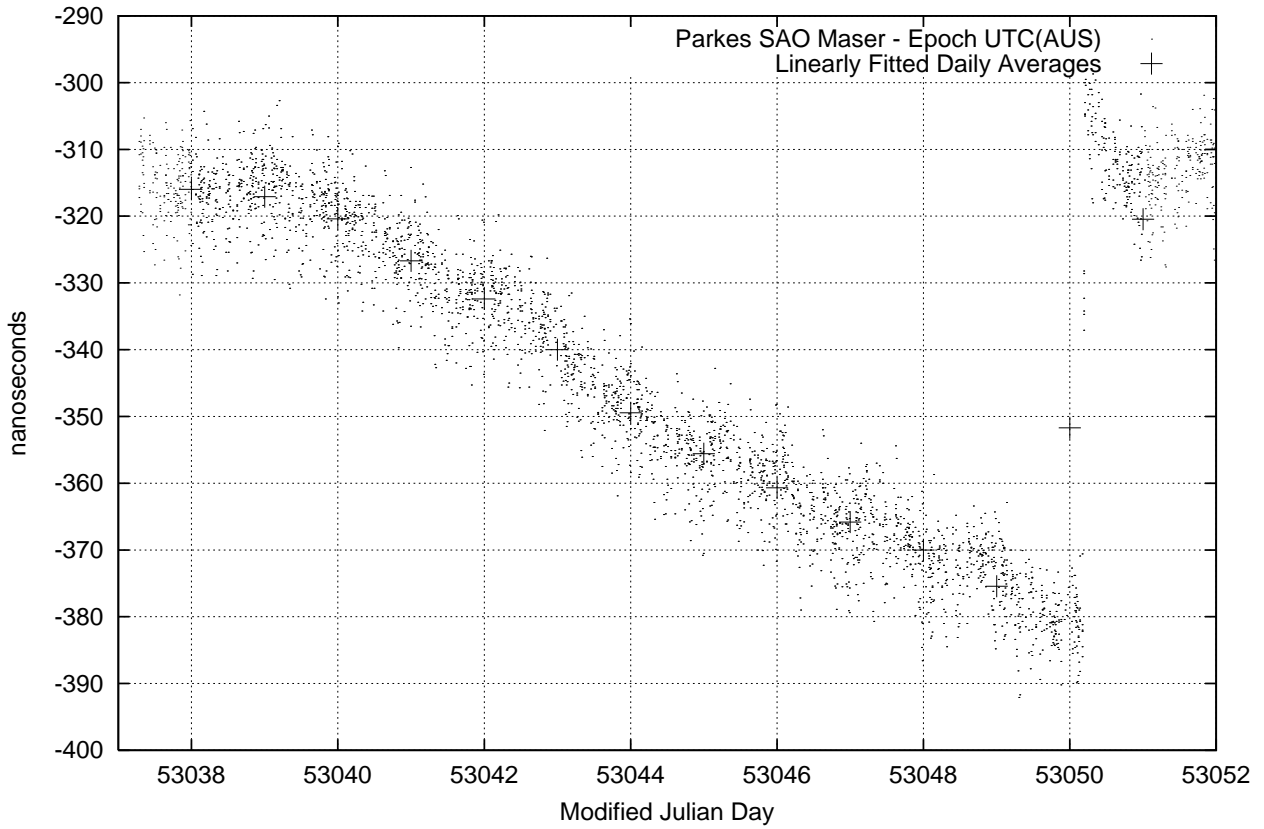

GPS Common-View Time-Transfer between ATNF Parkes and NML Sydney

GPS Common-View Frequency Transfer between ATNF Parkes and NML Sydney