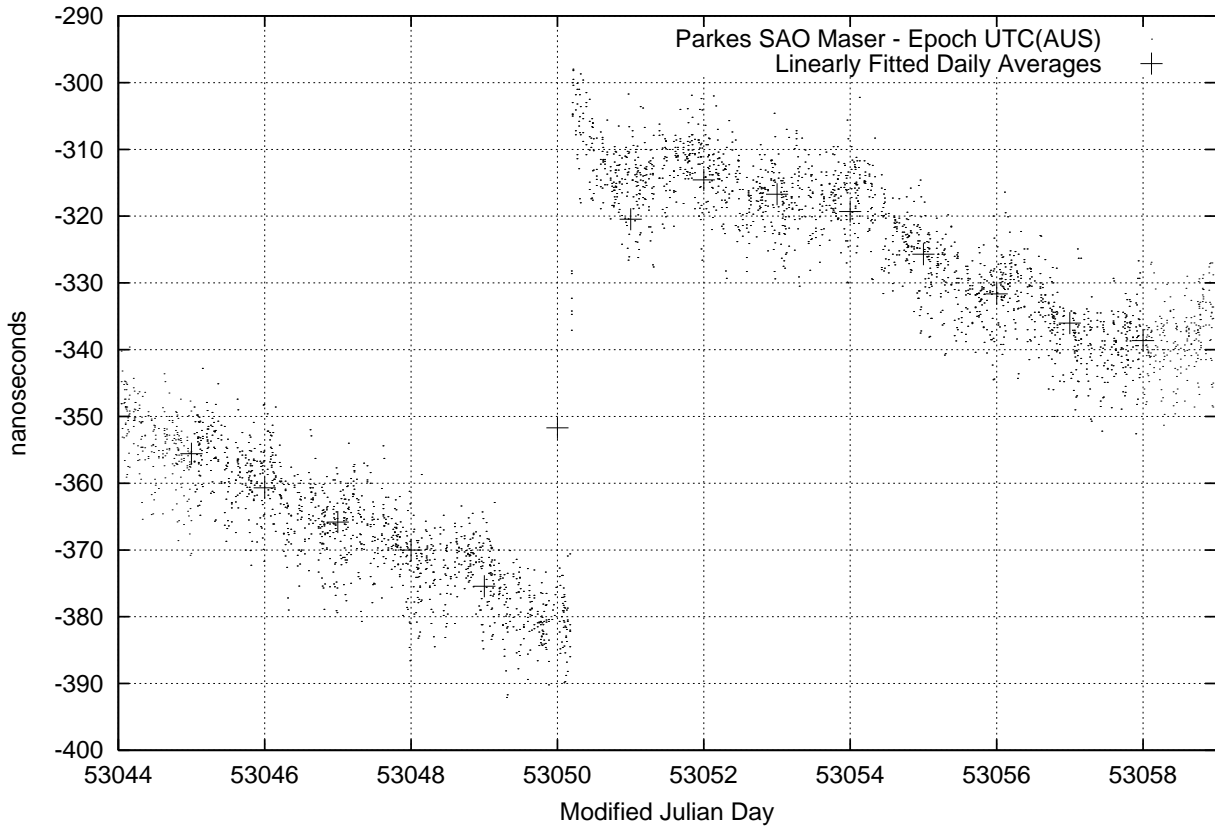

GPS Common-View Time-Transfer between ATNF Parkes and NML Sydney

GPS Common-View Frequency Transfer between ATNF Parkes and NML Sydney